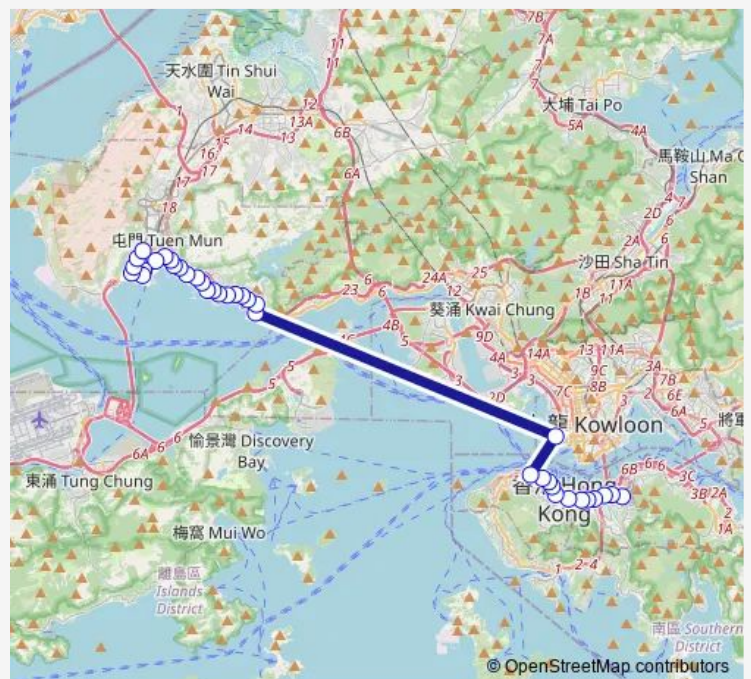

### Route schedule

[Ctb] Causeway BAY (Moreton Terrace) — [Ctb] Lung MUN Oasis[[Kmb] Lung MUN Oasis BUS Terminus

Monday	00:45-04:45
Tuesday	00:45-04:45
Wednesday	00:45-04:45
Thursday	00:45-04:45
Friday	00:45-04:45
Saturday	00:45-04:45
Sunday	00:45-04:45

### Route info

Direction: [Ctb] Causeway BAY (Moreton Terrace)

Stops: 36

Trip Duration: 1 hour 20 min

■ N962 — Tuen MUN (Lung MUN Oasis) - Causeway BAY (Moreton Terrace)

[Ctb] Queen Street, Connaught Road West[[Kmb+Ctb] Queen Street/<Br>Queen Street, Connaught Road West[[Kmb] Queen Street