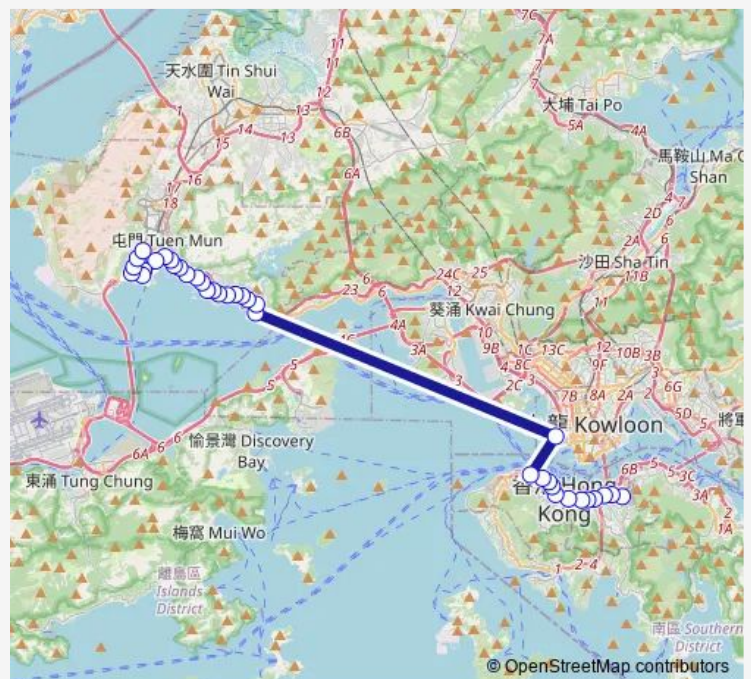

[Ctb] Kwong Sang Hong Building, Hennessy Road[[Kmb] Kwong Sang Hong Building

[Ctb] Fleming Road, Hennessy Road[[Kmb+Ctb] Fleming Road/
Fleming Road, Hennessy Road[[Kmb] Fleming Road

[Ctb] Luard Road, Hennessy Road[[Kmb+Ctb] Luard Road/
Luard Road, Hennessy Road[[Kmb] Luard Road

[Ctb] Admiralty Station - Pacific Place, Queensway[[Kmb+Ctb] Pacific Place/
Admiralty Station - Pacific Place, Queensway[[Kmb] Pacific Place

[Ctb] Hsbc Main Building, Queen'S Road Central

[Ctb] Pottinger Street, Connaught Road Central[[Db] Connaught Road Central Outside Chinese General Chamber OF Commerce Building[[Kmb+Ctb] Pottinger Street/
Pottinger Street, Connaught Road Central[[Kmb] Pottinger Street[[Pi] 22-23 Connaught Road Central

[Ctb] Jubilee Street, Connaught Road Central[[Kmb+Ctb] Jubilee Street/
Jubilee Street, Connaught Road Central

[Ctb] Wing ON Centre, Connaught Road Central[[Kmb] Rumsey Street

Route schedule

[Ctb] Causeway BAY (Moreton Terrace) — [Ctb] Lung MUN Oasis[[Kmb] Lung MUN Oasis BUS Terminus

Monday	00:45-04:45
Tuesday	00:45-04:45
Wednesday	00:45-04:45
Thursday	00:45-04:45
Friday	00:45-04:45
Saturday	00:45-04:45
Sunday	00:45-04:45

Route info

Direction: [Ctb] Causeway BAY (Moreton Terrace)

Stops: 36

Trip Duration: 1 hour 22 min

■ N962 — Tuen MUN (Lung MUN Oasis) - Causeway BAY (Moreton Terrace)