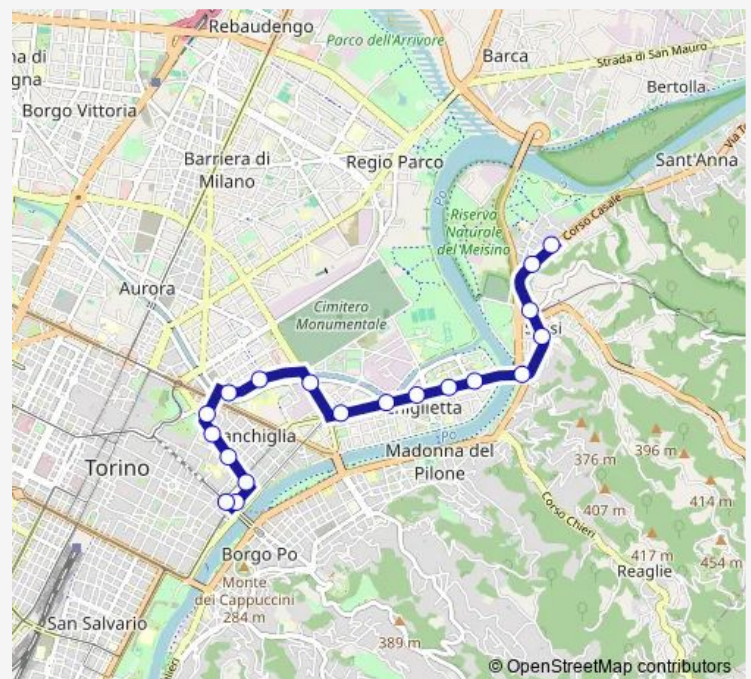

Saturday 03:30-02:30⁺¹

Sunday 03:30-04:30

Route info

Direction: Fermata 1770 - Cafasso Cap

Stops: 19

Trip Duration: 0 hour 22 min

■ E68 — notturna, piazza Vittorio Veneto - via Cafasso

Direction

Fermata 478 - Vittorio Veneto — Fermata 1770 - Cafasso Cap

20 stops

[Open route schedule](#)

Fermata 478 - Vittorio Veneto

Fermata 635 - Vittorio Veneto Est

Fermata 5043 - Giulia DI Barolo

Fermata 5070 - Palazzo Nuovo

Route schedule

Fermata 478 - Vittorio Veneto — Fermata 1770 - Cafasso Cap

Monday 04:00-05:00

Tuesday 04:00-05:00

Wednesday —

Thursday —

Friday 25:00-02:00⁺¹

Saturday 04:00-02:00⁺¹

Sunday 04:00-05:00

Route info

Direction: Fermata 478 - Vittorio Veneto

Stops: 20

Trip Duration: 0 hour 22 min

E68 Bus time schedules and route maps are available in an offline PDF at busmaps.com. Use the busmaps.com website to see live bus times, train schedule or subway schedule, and step-by-step directions for all public transit in Turin