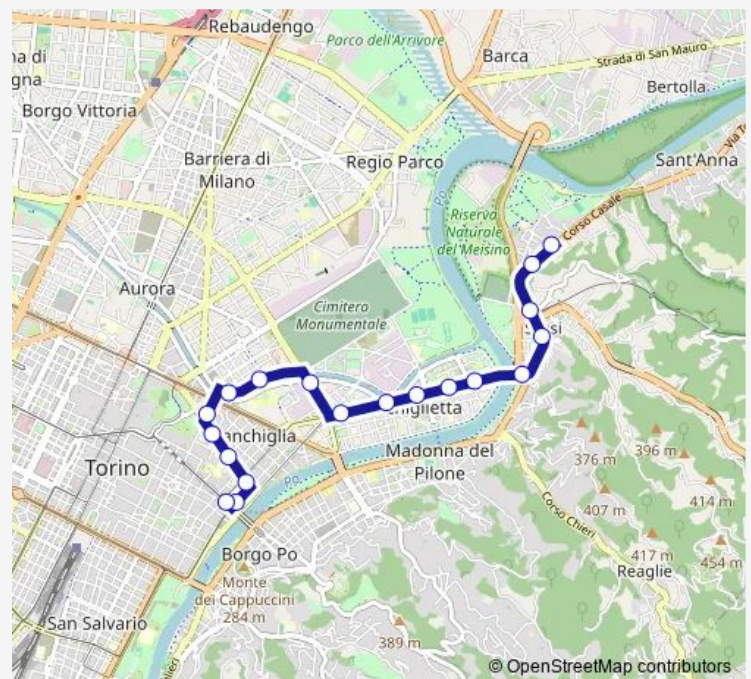

Fermata 2081 - Pisa

Fermata 2620 - Santa Giulia

Fermata 5067 - Mole Antonelliana

Fermata 5069 - Palazzo Nuovo

Fermata 5044 - Verdi

Fermata 604 - Vittorio Veneto

Fermata 479 - Vittorio Veneto

### Route schedule

Fermata 1770 - Cafasso Cap — Fermata 479 - Vittorio Veneto

Monday 03:30-04:30

Tuesday 03:30-04:30

Wednesday —

Thursday —

Friday 24:30-02:30<sup>+1</sup>

Saturday 03:30-02:30<sup>+1</sup>

### Route info

Direction: Fermata 1770 - Cafasso Cap

Stops: 19

Trip Duration: 0 hour 22 min

■ E68 — notturna, piazza Vittorio Veneto - via Cafasso

## Route info

Direction: Fermata 478 - Vittorio Veneto

Stops: 20

Trip Duration: 0 hour 22 min

E68 Bus time schedules and route maps are available in an offline PDF at [busmaps.com](https://busmaps.com). Use the [busmaps.com](https://busmaps.com) website to see live bus times, train schedule or subway schedule, and step-by-step directions for all public transit in Turin