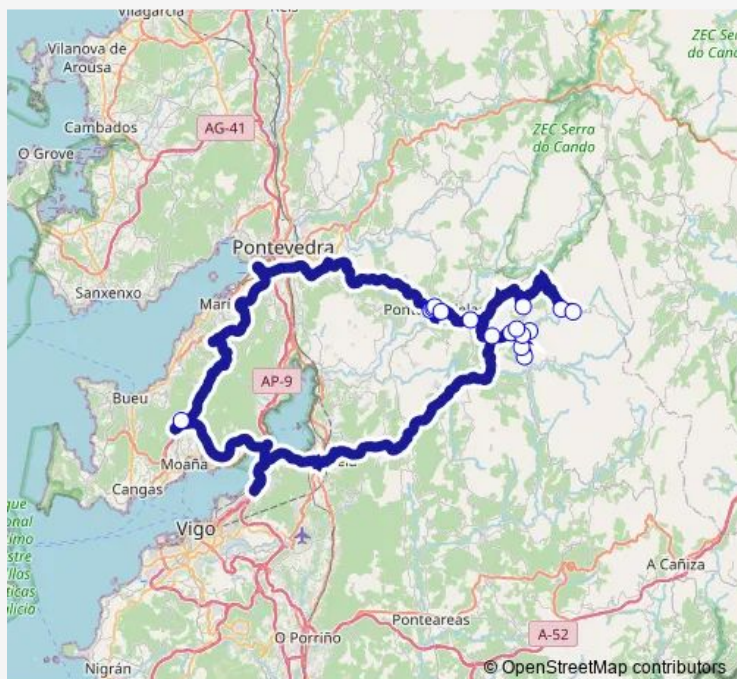

Route schedule

A Grifa — IES de Ponte Caldelas

Monday	08:15
Tuesday	08:15
Wednesday	08:15
Thursday	08:15
Friday	08:15
Saturday	—
Sunday	—

Route info

Direction: A Grifa

Stops: 16

Trip Duration: 1 hour 0 min

Direction

O Catadoiro

Sifón

A Grifa

Route schedule

IES de Ponte Caldelas — A Grifa

Monday	18:30
Tuesday	14:35
Wednesday	14:35
Thursday	14:35
Friday	14:35
Saturday	—
Sunday	—

Route info

Direction: IES de Ponte Caldelas