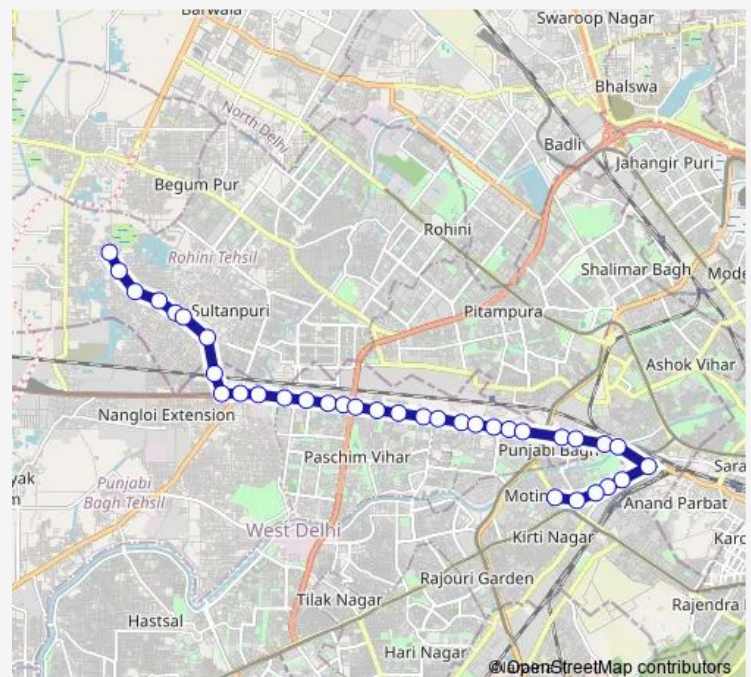

Thursday 06:13-21:19

Friday 06:13-21:19

Saturday 06:13-21:19

Sunday 06:13-21:19

Route info

Direction: Mubarakpur Dabas

Stops: 35

Trip Duration: 1 hour 6 min

929adown

BusMaps

Madipur Village

SPM College

Shivaji Park

Agarsen Hospital

Punjabi Bagh Terminal (Rohtak Road)

Power House