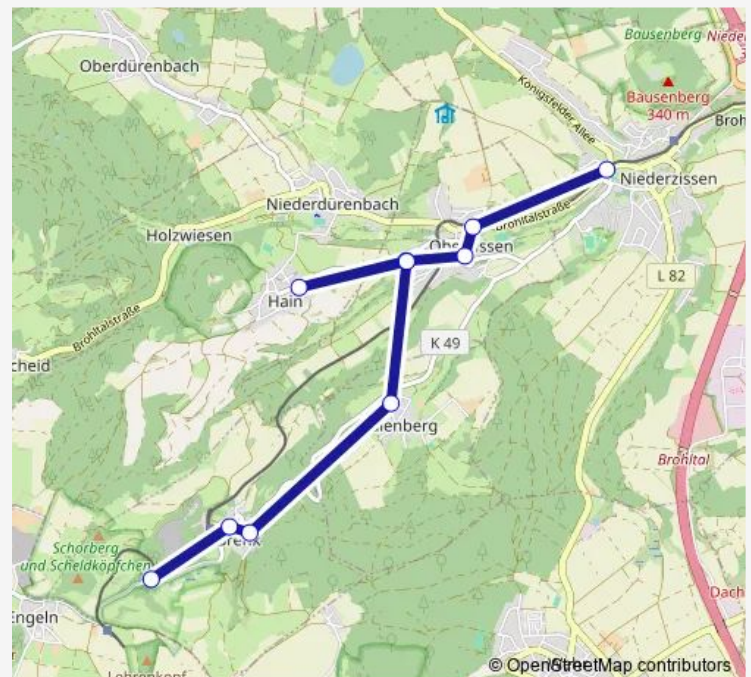

Monday 06:34-19:34

Tuesday 06:34-19:34

Wednesday 06:34-19:34

Thursday 06:34-19:34

Friday 06:34-19:34

Saturday —

Sunday —

Route info

Direction: Niederzissen Busbahnhof

Stops: 10

Trip Duration: 0 hour 28 min

Direction

Brenk Fußhölle — Niederzissen Busbahnhof

10 stops

[Open route schedule](#)

Brenk Fußhölle

Monday 06:34-18:34

Tuesday 06:34-18:34

Wednesday 06:34-18:34

Thursday 06:34-18:34

Friday 06:34-18:34

Saturday —

Sunday —

Route info

Thursday 06:59-18:59

Friday 06:59-18:59

Saturday —

Sunday —

Route info

Direction: Spessart Wollscheid Landesstraße

Stops: 12

Trip Duration: 0 hour 24 min