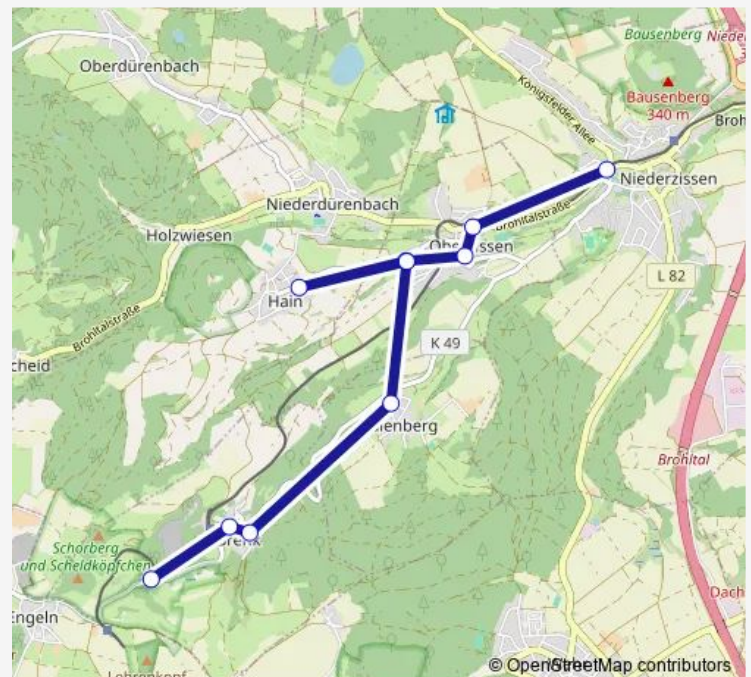

Monday 06:34-19:34

Tuesday 06:34-19:34

Wednesday 06:34-19:34

Thursday 06:34-19:34

Friday 06:34-19:34

Saturday —

Sunday —

Route info

Direction: Niederzissen Busbahnhof

Stops: 10

Trip Duration: 0 hour 28 min

Direction

Brenk Fußhölle — Niederzissen Busbahnhof

10 stops

[Open route schedule](#)

Brenk Fußhölle

Monday 06:34-18:34

Tuesday 06:34-18:34

Wednesday 06:34-18:34

Thursday 06:34-18:34

Friday 06:34-18:34

Saturday —

Sunday —

Route info

Thursday 06:59-18:59

Friday 06:59-18:59

Saturday —

Sunday —

Route info

Direction: Spessart Wollscheid Landesstraße

Stops: 12

Trip Duration: 0 hour 24 min