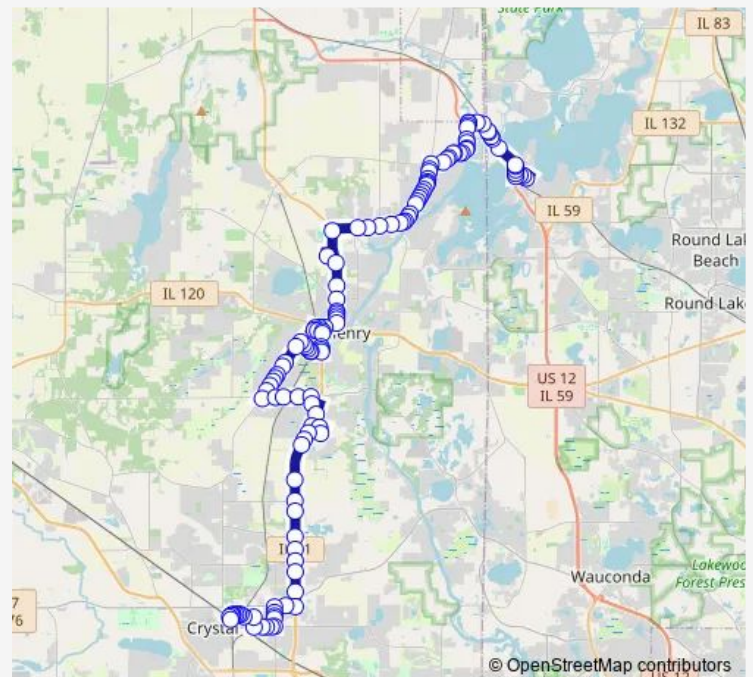

Fox Lake/Sunrise

Fox Lake/Nippersink

Fox Lake/Broadway

Route schedule

Fox Lake Town Center — Crystal Lake Metra Station

Monday 06:50-16:09

Tuesday 06:50-16:09

Wednesday 06:50-16:09

Thursday 06:50-16:09

Friday 06:50-16:09

Saturday —

Sunday —

Route info

Direction: Fox Lake Town Center

Stops: 128

Trip Duration: 0 hour 55 min

806 — Crystal Lake-Fox Lake

Fox Lake/Ringwood

Ringwood/Lake

Ringwood/Woodrow

Ringwood/Memory

Ringwood/Pistakee

Ringwood/Meadow Hill

Ringwood/Amby

Ringwood/West

Ringwood/Beacon Hill

Ringwood/Johnsburg

Johnsburg/Torrey

Johnsburg/Jasper

Johnsburg/Oeffling

Johnsburg/Sudeenew

Johnsburg/Hayden