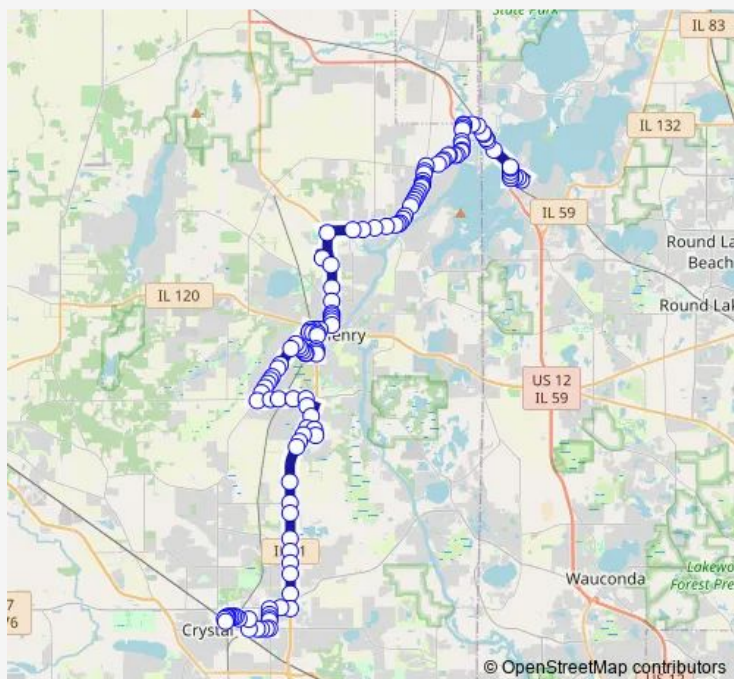

Fox Lake/Sunrise

Fox Lake/Nippersink

Fox Lake/Broadway

Route schedule

Fox Lake Town Center — Crystal Lake Metra Station

Monday 06:50-16:09

Tuesday 06:50-16:09

Wednesday 06:50-16:09

Thursday 06:50-16:09

Friday 06:50-16:09

Saturday —

Sunday —

Route info

Direction: Fox Lake Town Center

Stops: 128

Trip Duration: 0 hour 56 min

806 — Crystal Lake-Fox Lake

Fox Lake/Ringwood

Ringwood/Lake

Ringwood/Woodrow

Ringwood/Memory

Ringwood/Pistakee

Ringwood/Meadow Hill

Ringwood/Amby

Ringwood/West

Ringwood/Beacon Hill

Ringwood/Johnsburg

Johnsburg/Torrey

Johnsburg/Jasper

Johnsburg/Oeffling

Johnsburg/Sudeenew

Johnsburg/Hayden