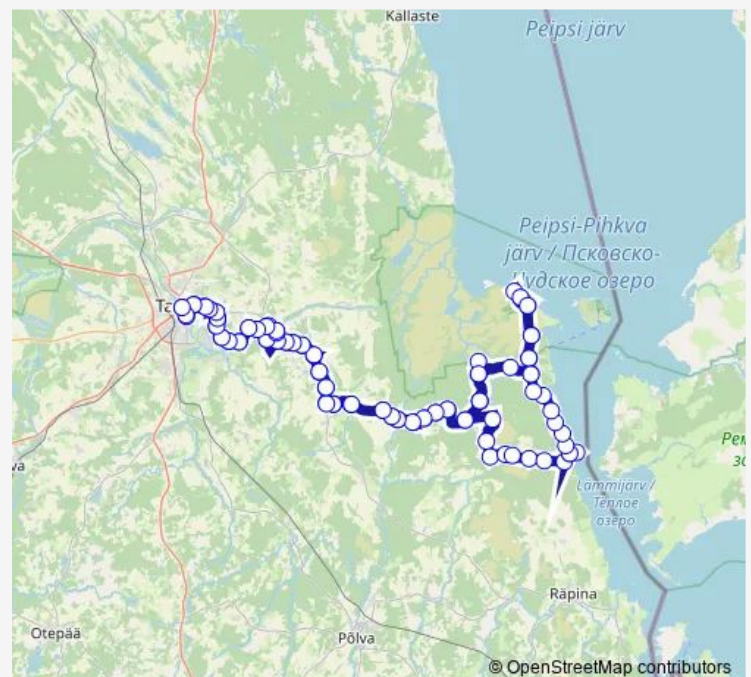

Kunimäe

Route schedule

Tartu bussijaam — Tartu bussijaam

Monday	14:40
Tuesday	—
Wednesday	—
Thursday	14:40
Friday	—
Saturday	—
Sunday	—

Route info

Direction: Tartu bussijaam

Stops: 107

Trip Duration: 4 hour 15 min