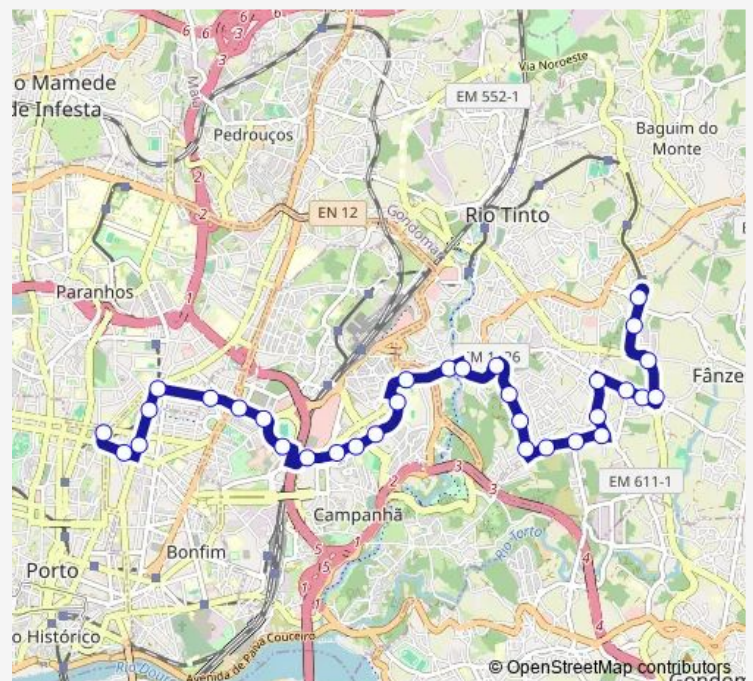

### Route schedule

Marquês — Venda Nova

Monday	06:30-00:30 <sup>+1</sup>
Tuesday	06:30-00:30 <sup>+1</sup>
Wednesday	06:30-00:30 <sup>+1</sup>
Thursday	06:30-00:30 <sup>+1</sup>
Friday	06:30-00:30 <sup>+1</sup>
Saturday	06:30-00:30 <sup>+1</sup>
Sunday	07:05-00:30 <sup>+1</sup>

### Route info

Direction: Marquês

Stops: 32

Trip Duration: 0 hour 27 min

806 — Marquês - Fânzeres (Metro)

Padre Dehon

Tv.Cruzes

Portelinha

## Route info

Direction: Venda Nova

Stops: 30

Trip Duration: 0 hour 33 min

Diogo Cão

Combatentes

Lima

Marquês