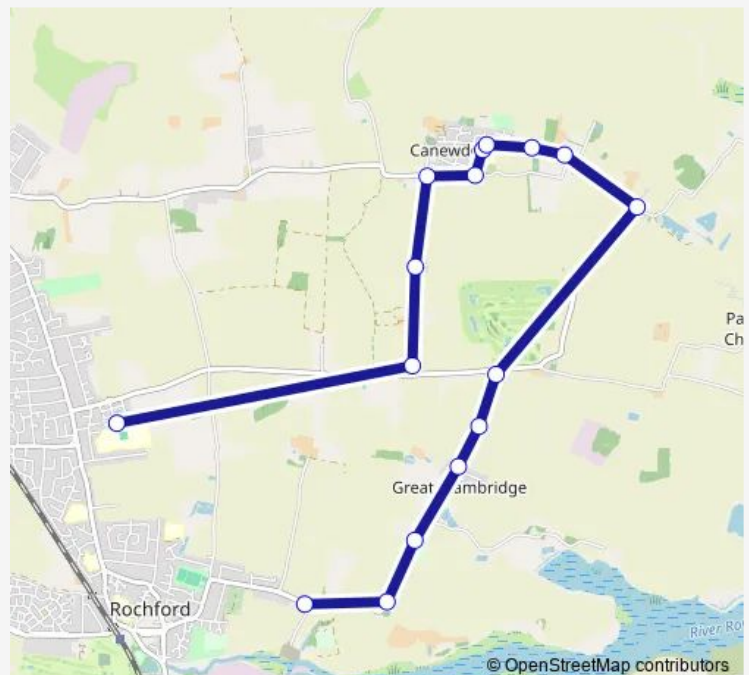

Gore Road

Police House

The Royal Oak

Stambridge Memorial

Stambridge School

Stambridge Mills

Route schedule

The King Edmund School — Stambridge Mills

Monday 14:20

Tuesday 14:20

Wednesday 14:20

Thursday 14:20

Friday 14:20

Saturday —

Sunday —

Route info

Direction: The King Edmund School

Stops: 16

Trip Duration: 0 hour 18 min

806 — Great Stambridge - Canewdon - Rochford

Direction

Stambridge Mills — The King Edmund School

17 stops

[Open route schedule](#)