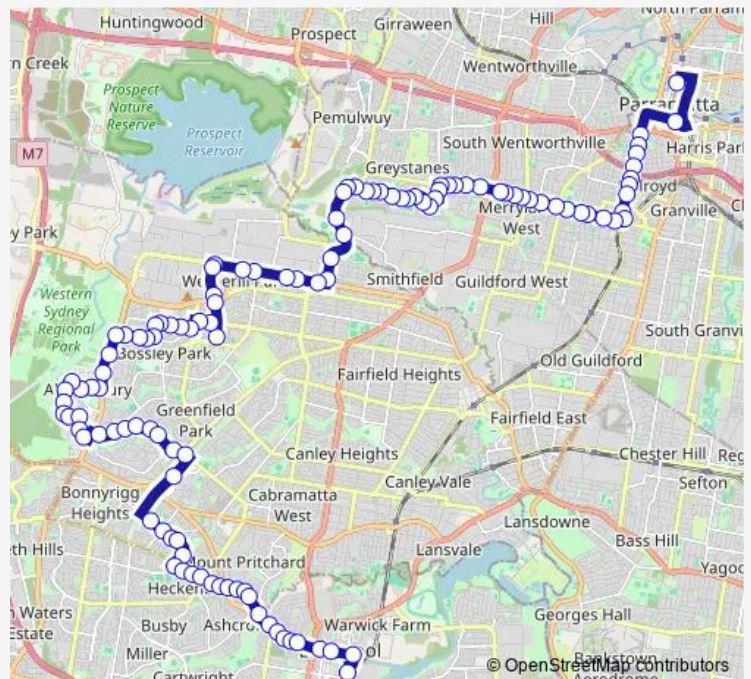

North Liverpool Rd Opp Belvedere St

North Liverpool Rd Opp Horton St

North Liverpool Rd Opp Lulich Av

Lulich Av At North Liverpool Rd

Lulich Av At Bywong Pl

Route schedule

Liverpool Station, Stand F — Parramatta Station, Stand A1

Monday 05:33-21:27

Tuesday 05:33-21:27

Wednesday 05:33-21:27

Thursday 05:33-21:27

Friday 05:33-21:27

Saturday 05:56-19:30

Sunday 06:57-19:30

Route info

Direction: Liverpool Station, Stand F

Stops: 113

Trip Duration: 1 hour 30 min

806 — Parramatta to Liverpool via Abbotsbury

Lalich Av At Wearne Rd

Gemalla St At Kindee Av

Bonnyrigg Shops, Brown Rd

Brown Rd At Cartier St

Brown T-Way

Bonnyrigg T-Way

Edensor Rd Before Smithfield Rd

Edensor Rd Opp Sweethaven Rd

Edensor Rd At Eldershaw Rd

Edensor Rd Opp Duardo St

Edensor Rd Opp Edensor Park Plaza

Edensor Rd Opp Sydney United Sports Centre