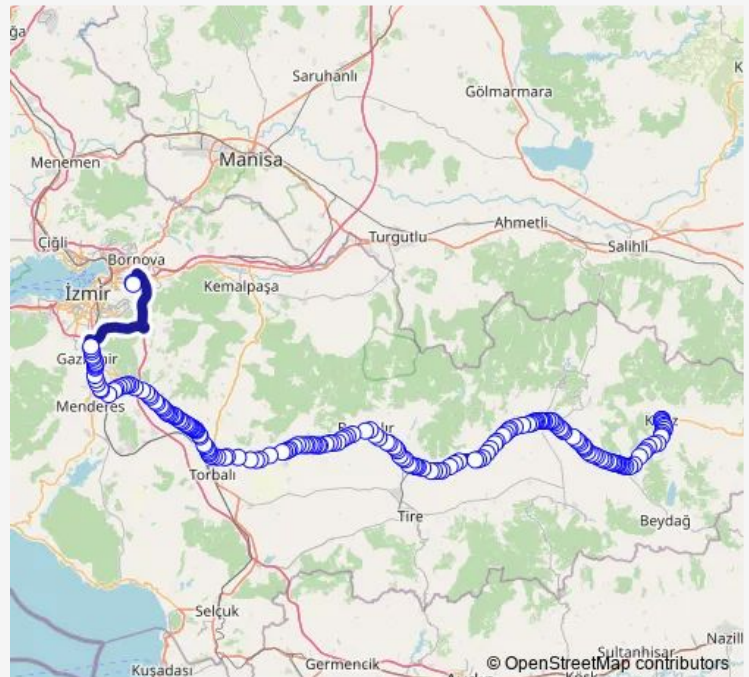

Thursday 06:15-10:30

Friday 06:15-10:30

Saturday 06:15-10:30

Sunday 06:15-10:30

Route info

Direction: Kiraz Son Durak

Stops: 192

Trip Duration: 6 hour 26 min