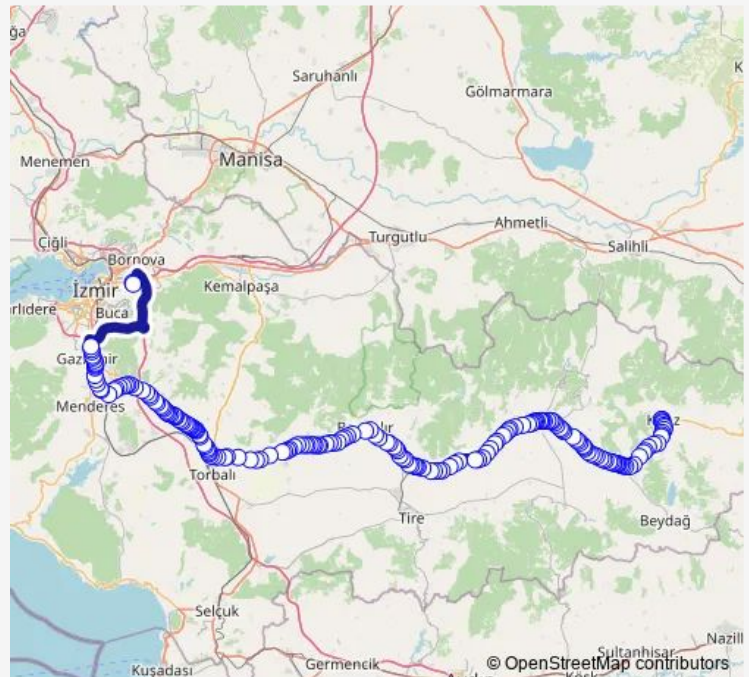

Thursday 06:15-10:30

Friday 06:15-10:30

Saturday 06:15-10:30

Sunday 06:15-10:30

Route info

Direction: Kiraz Son Durak

Stops: 192

Trip Duration: 6 hour 26 min