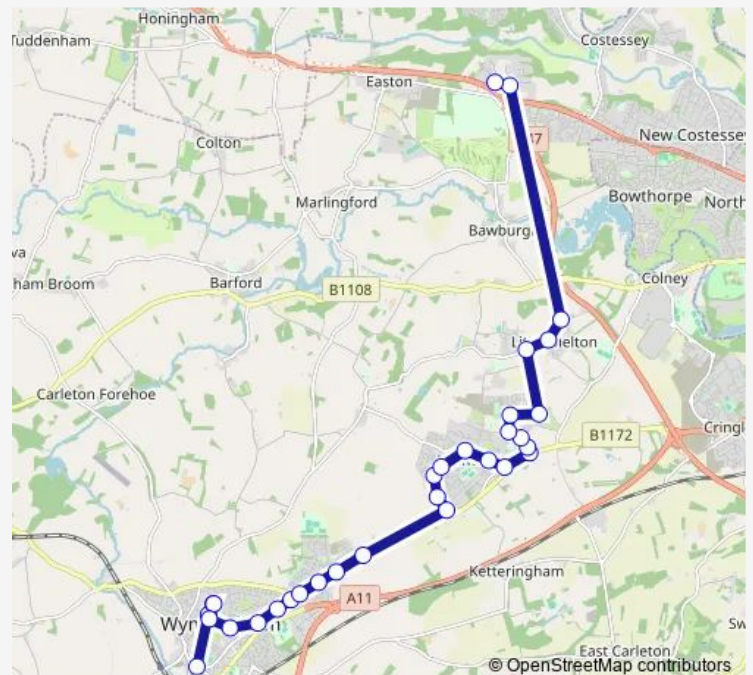

### Route schedule

Cross — Link Road

Monday 09:20

Tuesday —

Wednesday 09:20

Thursday —

Friday 09:20

Saturday —

### Route info

Direction: Cross

Stops: 31

Trip Duration: 0 hour 32 min

806 — Wymondham - Little Melton - Longwater

Admirals Way

Lakeland Way

Deacon Drive

No 29

Sadler Grove

Mill Road

Braymeadow Lane

School Lane

Mcdonalds

Link Road

## Route schedule

Link Road — Cross

Monday 11:30

---

Tuesday —

---

Wednesday 11:30

---