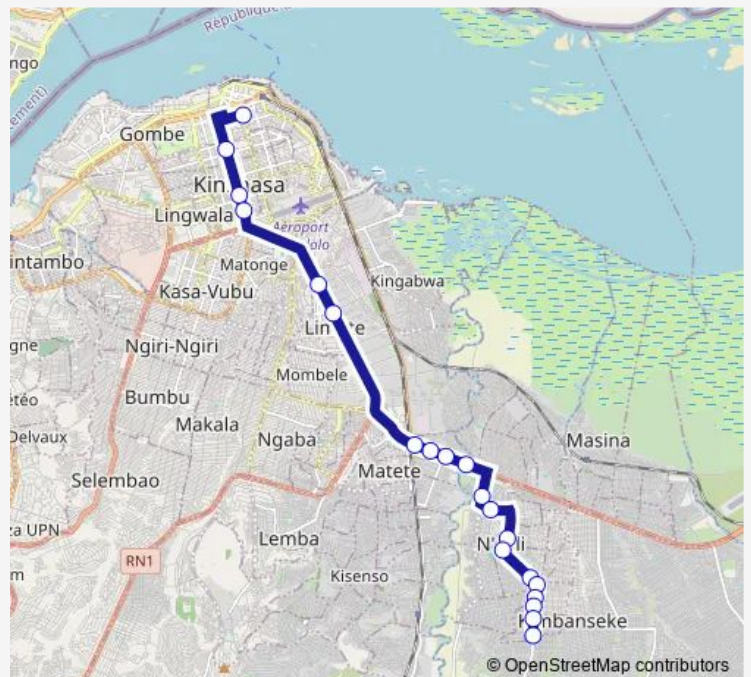

### Route schedule

unknown — unknown

Monday 16:31

Tuesday 16:31

Wednesday 16:31

Thursday 16:31

Friday 16:31

Saturday —

### Route info

Direction: unknown

Stops: 19

Trip Duration: 0 hour 56 min

■ Kimbanseke \_ TO \_ Zando

**Direction**

unknown — unknown

20 stops

Tuesday 17:36

Wednesday 17:36

Thursday 17:36

Friday 17:36

Saturday —

Sunday —

Route info

Direction: unknown