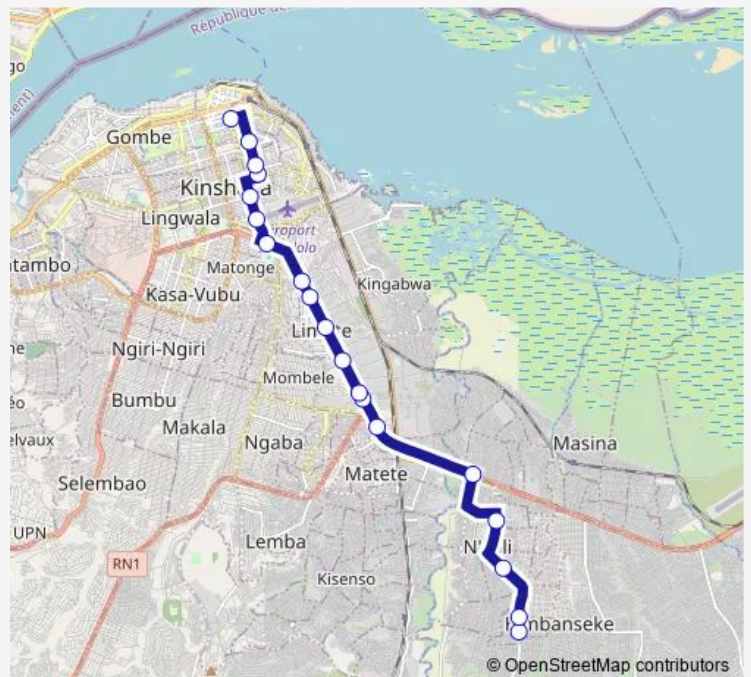

unknown

unknown

Route schedule

unknown — unknown

Monday 17:36

Tuesday 17:36

Wednesday 17:36

Thursday 17:36

Friday 17:36

Saturday —

Sunday —

Route info

Direction: unknown

Stops: 20

Trip Duration: 1 hour 27 min

■ Kimbanseke _ TO _ Zando

Direction

unknown — unknown

19 stops

[Open route schedule](#)

unknown

unknown

unknown

unknown