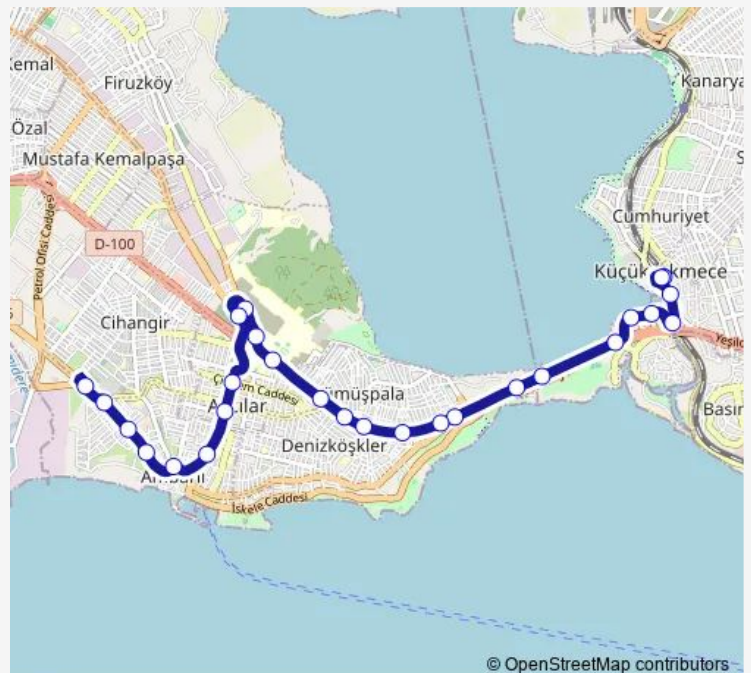

CAMİ SOKAK

PARK

Route schedule

KÜÇÜKÇEKMECE — İnsa Sitesi

| | |
|-----------|-------|
| Monday | 06:10 |
| Tuesday | 06:10 |
| Wednesday | 06:10 |
| Thursday | 06:10 |
| Friday | 06:10 |
| Saturday | 06:10 |
| Sunday | 06:10 |

Route info

Direction: KÜÇÜKÇEKMECE

Stops: 27

Trip Duration: 0 hour 25 min

© OpenStreetMap contributors

KÜÇÜKÇEKMECE-AVCILAR-SİTELER (REŞİT PAŞA CAD.) — Küçükçekmece - Avcılar - Beylikdüzü

BusMaps

Ambarlı İ.Ö.O.

[Open route schedule](#)

İnsa Sitesi

Minibüs Durağı

ÇARŞI

Avcılar

Merkez Mahallesi

ŞÜKRÜBEY

Londra Asfaltı

Route info

Direction: İnsa Sitesi

Stops: 16

Trip Duration: 0 hour 19 min

KÜÇÜKÇEKMECE-AVCILAR-SİTELER (REŞİT PAŞA CAD.) Bus time schedules and route maps are available in an offline PDF at busmaps.com. Use the busmaps.com website to see live bus times, train schedule or subway schedule, and step-by-step directions for all public transit in Istanbul