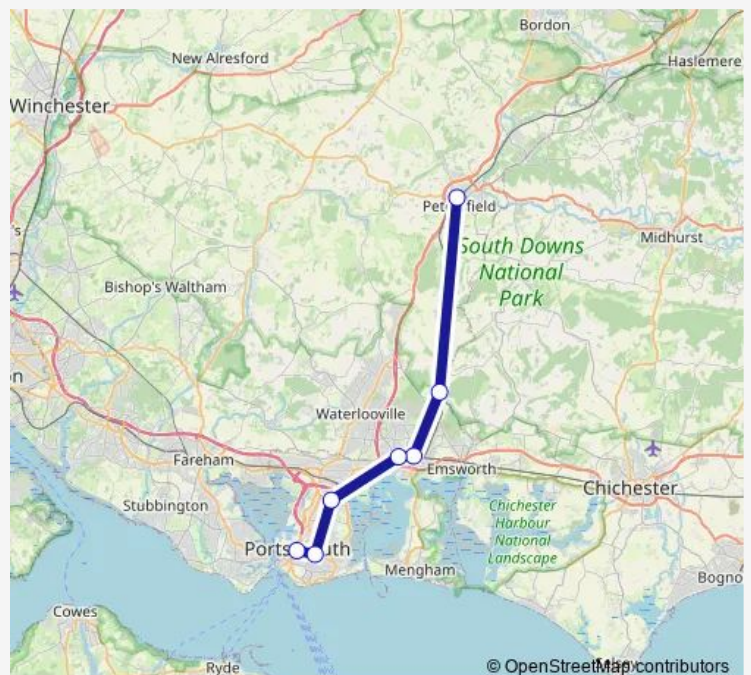

### Direction

Petersfield — Portsmouth & Southsea

7 stops

[Open route schedule](#)

Petersfield

Rowlands Castle

Havant

Bedhampton

### Route schedule

Petersfield — Portsmouth & Southsea

Monday	25:09 <sup>+1</sup>
Tuesday	01:09-01:09 <sup>+1</sup>
Wednesday	01:09-01:09 <sup>+1</sup>
Thursday	01:09-01:09 <sup>+1</sup>
Friday	01:09
Saturday	25:13 <sup>+1</sup>
Sunday	01:13

### Route info

Direction: Petersfield

Stops: 7

Trip Duration: 1 hour 1 min

Sw:Ptr->Pms Rail Replacement Bus Service time schedules and route maps are available in an offline PDF at [busmaps.com](https://busmaps.com). Use the [busmaps.com](https://busmaps.com) website to see live bus times, train schedule or subway schedule, and step-by-step directions for all public transit in Portsmouth