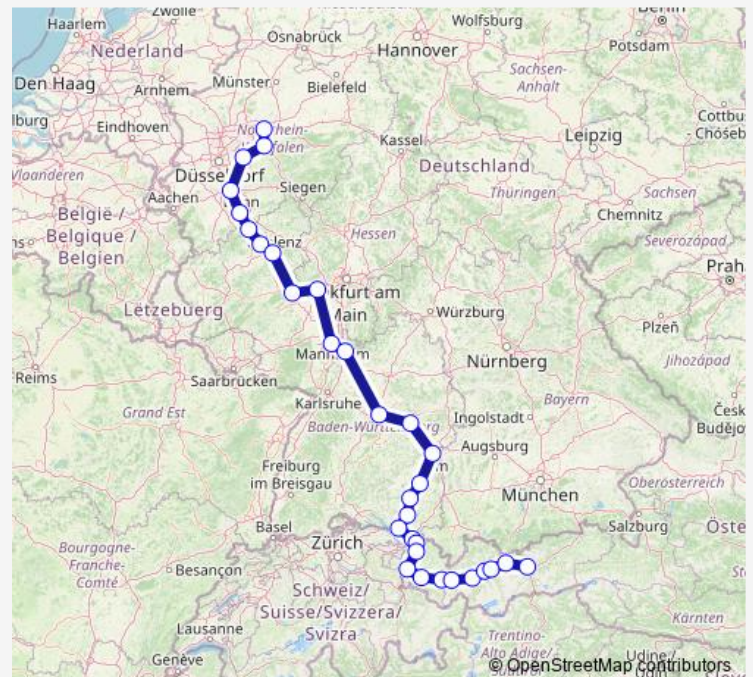

Wuppertal Hbf

Köln Hbf

Bonn Hbf

Remagen

Andernach

Koblenz Hbf

Bingen(Rhein) Hbf

Mainz Hbf

Mannheim Hbf

Heidelberg Hbf

Stuttgart Hbf

Göppingen

Ulm Hbf

Biberach(Riß)

Aulendorf

Ravensburg

Friedrichshafen Stadt

Lindau Hbf

Bregenz

Route schedule

Dortmund Hbf — Innsbruck Hbf

Monday 07:26

Tuesday 07:26

Wednesday 07:26

Thursday 07:26

Friday 07:26

Saturday 07:26

Sunday 07:26

Route info

Direction: Dortmund Hbf

Stops: 31

Trip Duration: 11 hour 39 min