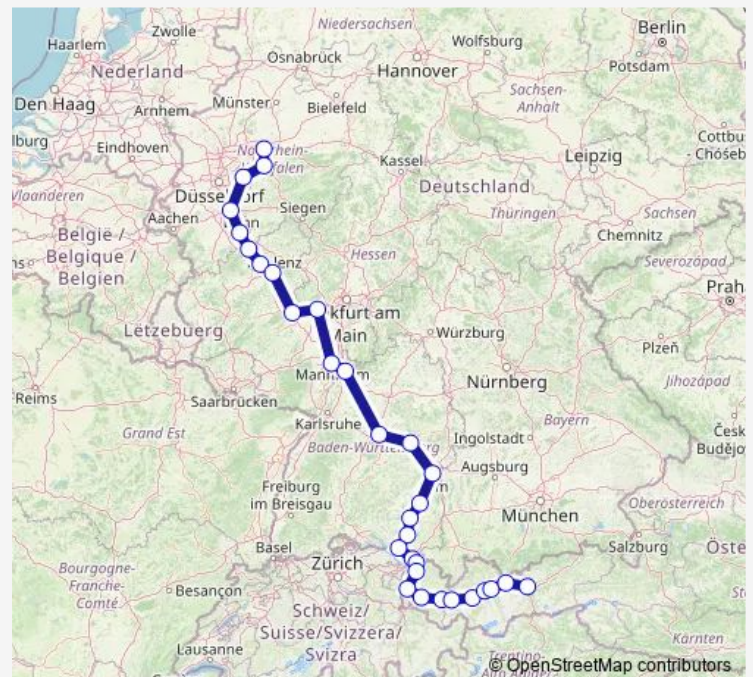

Mannheim Hbf

Heidelberg Hbf

Stuttgart Hbf

Göppingen

Ulm Hbf

Biberach(Riß)

Aulendorf

Ravensburg

Friedrichshafen Stadt

Lindau Hbf

Bregenz

Route schedule

Dortmund Hbf — Innsbruck Hbf

Monday 07:26

Tuesday 07:26

Wednesday 07:26

Thursday 07:26

Friday 07:26

Saturday 07:26

Sunday 07:26

Route info

Direction: Dortmund Hbf

Stops: 31

Trip Duration: 11 hour 39 min

■ IC 119

Dornbirn

Feldkirch

Bludenz

Langen am Arlberg

St. Anton am Arlberg

Landeck-Zams

Imst-Pitztal