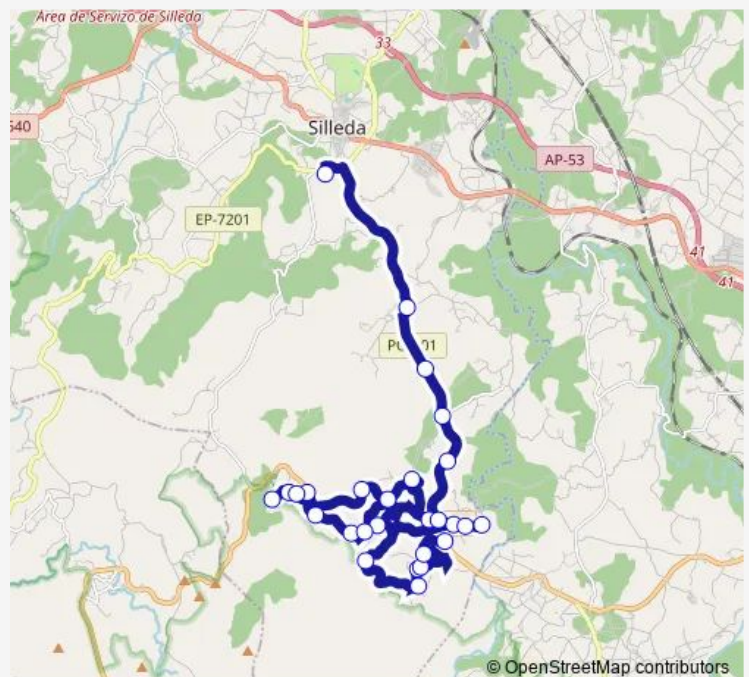

Ribo

Pereira

Laro (Empalme)

Route schedule

IES Pintor Colmeiro — Fonte de Ramos

Monday 14:30

Tuesday 14:30

Wednesday 14:30

Thursday 17:30

Friday 14:30

Saturday —

Sunday —

Route info

Direction: IES Pintor Colmeiro

Stops: 27

Trip Duration: 0 hour 39 min

Xg86068 — IES Pintor Colmeiro-Fonte de Ramos

A Calvela

Outeiro

Soutonogueira I

Soutonogueira li

Redemuíños

Fonte de Ramos

Xg86068 Bus time schedules and route maps are available in an offline PDF at busmaps.com. Use the busmaps.com website to see live bus times, train schedule or subway schedule, and step-by-step directions for all public transit in Silleda