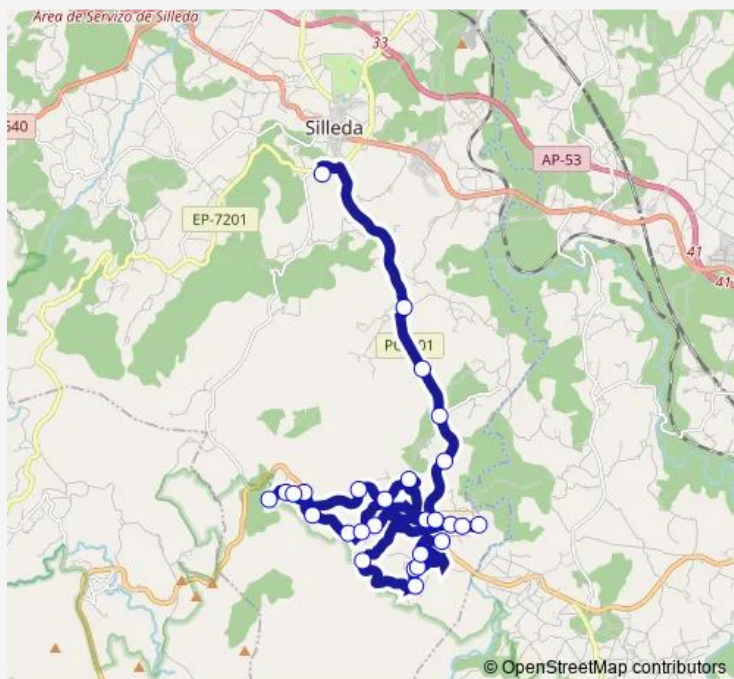

Ribo

Pereira

Laro (Empalme)

Route schedule

IES Pintor Colmeiro — Fonte de Ramos

Monday 14:30

Tuesday 14:30

Wednesday 14:30

Thursday 14:30-17:30

Friday 14:30

Saturday —

Sunday —

Route info

Direction: IES Pintor Colmeiro

Stops: 27

Trip Duration: 0 hour 39 min

XG86068 — IES Pintor Colmeiro-Fonte de Ramos

A Calvela

Outeiro

Soutonogueira I

Soutonogueira II

Redemuíños

Fonte de Ramos

XG86068 Bus time schedules and route maps are available in an offline PDF at busmaps.com. Use the busmaps.com website to see live bus times, train schedule or subway schedule, and step-by-step directions for all public transit in Silleda