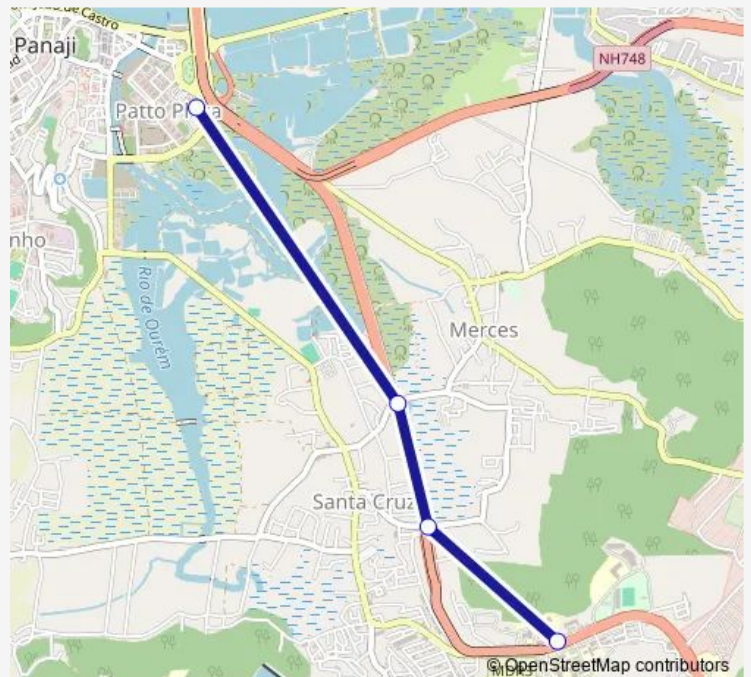

Bus PNJ90 Panaji - Bmboli Iphb

[Go to website](#)

Direction

undefined — undefined

0 stops

[Open route schedule](#)

Route schedule

undefined — undefined

Monday 09:30-16:50

Tuesday 09:30-16:50

Wednesday 09:30-16:50

Thursday 09:30-16:50

Friday 09:30-16:50

Saturday 09:30-16:50

Sunday 09:30-16:50

Route info

Direction:

Stops: 0

Trip Duration: – min

■ PNJ90 — Panaji - Bmboli Iphb