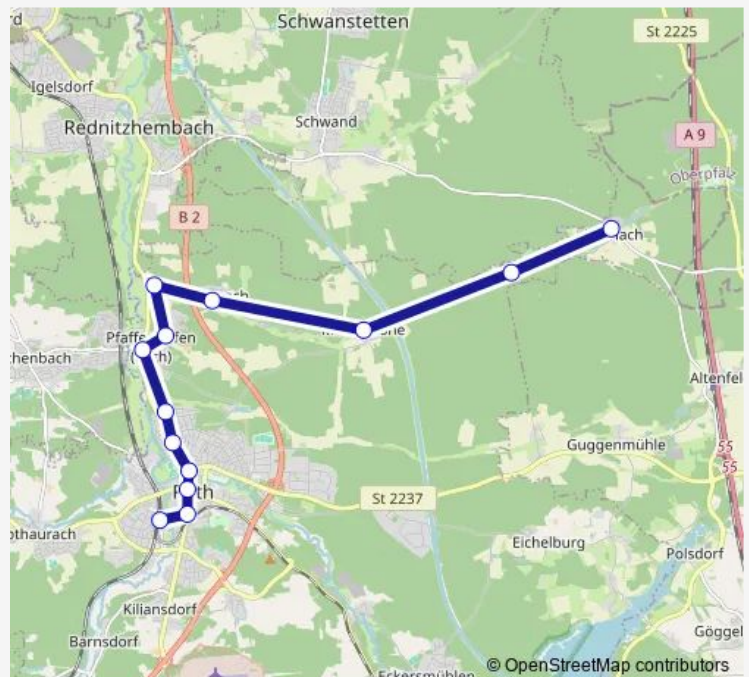

Direction

Roth — Harrlach

14 stops

[Open route schedule](#)

Roth

Roth Schulzentrum

Roth Friedhof

Roth Stieberstr.

Friday 08:06-19:06

Saturday —

Sunday —

Route info

Direction: Roth

Stops: 14

Trip Duration: 0 hour 15 min

Direction

Harrlach — Roth

13 stops

[Open route schedule](#)

Harrlach

Finstermühle (b.Roth)

Meckenlohe

Pruppach b. Roth Fw-Haus

Pruppach (b.Roth) Kreuzung

Route schedule

Harrlach — Roth

Monday	05:05-19:35
Tuesday	05:05-19:35
Wednesday	05:05-19:35
Thursday	05:05-19:35
Friday	05:05-19:35
Saturday	—
Sunday	—

Route info

Direction: Harrlach

Stops: 13

Trip Duration: 0 hour 18 min