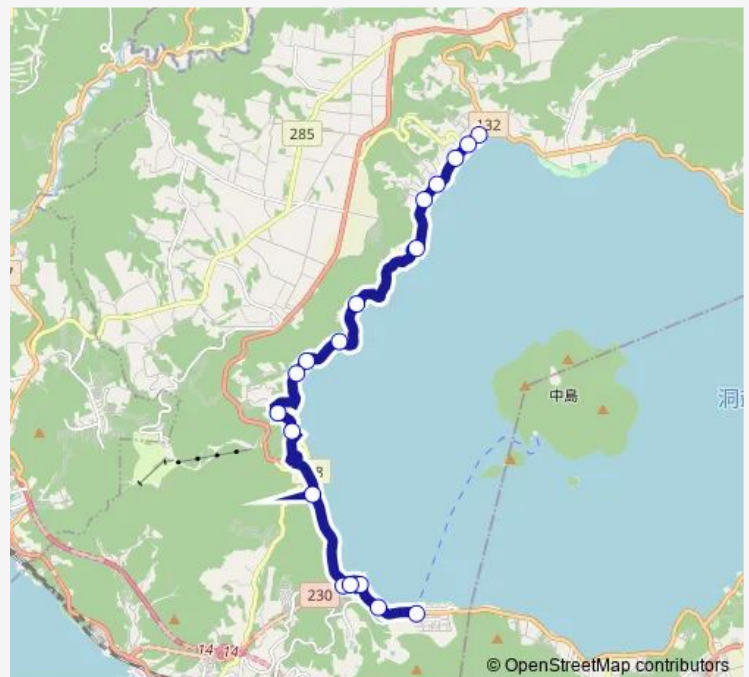

Saturday 07:45

Sunday 07:45

Route info

Direction: 洞爺湖温泉

Stops: 22

Trip Duration: 0 hour 38 min

洞爺湖温泉 ~ 月浦 ~ 洞爺水の駅

Direction

岩屋 — 洞爺湖温泉

22 stops

[Open route schedule](#)

岩屋

岩下橋

川東

財田橋

財田

Wednesday 11:41-18:18

Thursday 11:41-18:18

Friday 11:41-18:18

Saturday 11:41-18:18

Sunday 11:41-18:18

Route info

Direction: 洞爺水の駅

Stops: 18

Route info

Direction: 洞爺湖温泉

Stops: 18

Trip Duration: 0 hour 30 min

Bus time schedules and route maps are available in an offline PDF at busmaps.com. Use the busmaps.com website to see live bus times, train schedule or subway schedule, and step-by-step directions for all public transit in Date