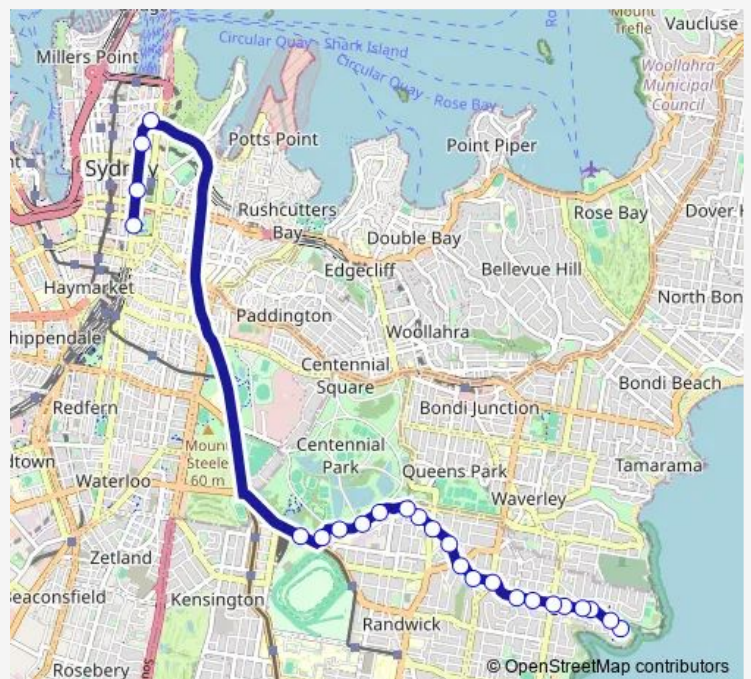

Monday 16:14-18:55

Tuesday 16:14-18:56

Wednesday 16:14-18:56

Thursday 16:14-18:56

Friday 16:14-18:56

Saturday —

Sunday —

Route info

Direction: Martin Place Station, Castlereagh St, Stand H

Stops: 22

Trip Duration: 0 hour 37 min

339X — City Martin Place to Clovelly (Express Service)

Direction

Clovelly Rd Terminus — Museum Station, Elizabeth St, Stand C

St James Station, Elizabeth St, Stand A

Museum Station, Elizabeth St, Stand C

Route schedule

Clovelly Rd Terminus — Museum Station, Elizabeth St, Stand C

Monday 06:37-08:55

Tuesday 06:37-08:55

Wednesday 06:37-08:55

Thursday 06:37-08:55

Friday 06:37-08:55

Saturday —

Sunday —

Route info

Direction: Clovelly Rd Terminus

Stops: 24

Trip Duration: 0 hour 41 min