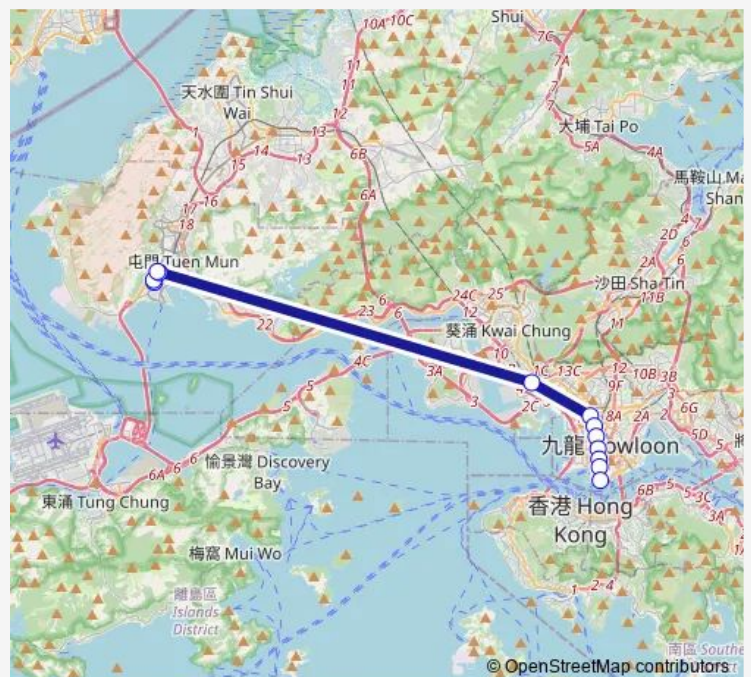

Bus 259C SUN Tuen MUN Centre - Tsim SHA Tsui

[Go to website](#)

Direction

[Kmb] SUN Tuen MUN Centre — [Kmb] Tsim SHA Tsui
BBI - Middle Road

12 stops

[Open route schedule](#)

[Kmb] SUN Tuen MUN Centre

[Ctb] SUN Tuen MUN Centre, Lung MUN Road|[Kmb] SUN Tuen MUN Centre|[Lrtfeeder] Light Rail Depot Stop|[Lwb] SUN Tuen MUN Centre

[Ctb] Lung MUN Oasis|[Kmb] Lung MUN Oasis BUS Terminus

[Ctb] Lung MUN Oasis, Lung MUN Road|[Kmb] Lung MUN Station|[Lrtfeeder] LR Lung MUN Stop|[Lwb] Lung MUN Station

[Ctb] MEI Foo, Cheung SHA WAN Road|[Kmb] MEI FOO Bbi

[Ctb] Metropark Hotel Mongkok, LAI CHI KOK Road|[Kmb+Ctb] Arran Street Mong KOK/
Metropark Hotel Mongkok, LAI CHI KOK Road|[Kmb] Arran Street Mong Kok

[Kmb] Nelson Street Mong Kok

[Kmb] Pitt Street YAU MA Tei

[Kmb] Gascoigne Road

[Ctb] Prudential Centre, Nathan Road|[Kmb] TAK Shing Street Tsim SHA Tsui

[Ctb] Kimberley Road, Nathan Road|[Kmb] Kimberley Road

[Kmb] Tsim SHA Tsui BBI - Middle Road

Route schedule

[Kmb] SUN Tuen MUN Centre — [Kmb] Tsim SHA Tsui
BBI - Middle Road

Monday	07:20-07:55
Tuesday	07:20-07:55
Wednesday	07:20-07:55
Thursday	07:20-07:55
Friday	07:20-07:55
Saturday	—
Sunday	—

Route info

Direction: [Kmb] SUN Tuen MUN Centre

Stops: 12

Trip Duration: 1 hour 4 min