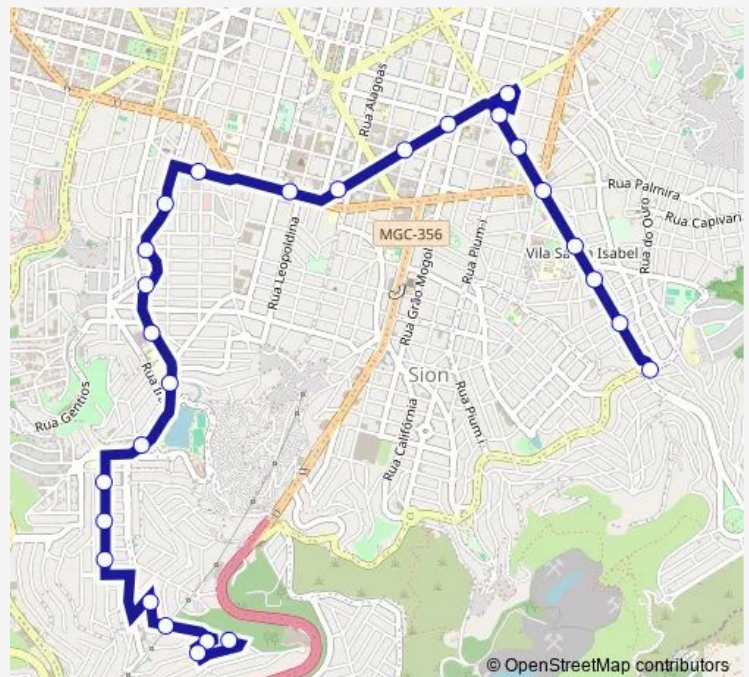

Avenida Afonso Pena 3000

Avenida Afonso Pena 3328

Avenida Afonso Pena 3678

Route schedule

Rua Laplace 525 — Pca Da Bandeira 50

Monday 06:00-22:40

Tuesday 06:00-22:40

Wednesday 06:00-22:40

Thursday 06:00-22:40

Friday 06:00-22:40

Saturday 06:00-14:40

Sunday —

Route info

Direction: Rua Laplace 525

Stops: 25

Trip Duration: 0 hour 22 min

1170 — Santa Lucia/Mangabeiras

Avenida Afonso Pena 3880

Avenida Afonso Pena 4114

Avenida Afonso Pena 4318

Pca Da Bandeira 50

Direction

Pca Da Bandeira 50 — Rua Laplace 525

27 stops

Friday 06:15-23:05

Saturday 06:30-15:10

Sunday —

Route info

Direction: Pca Da Bandeira 50

Stops: 27

Trip Duration: 0 hour 25 min

Rua Vega 22