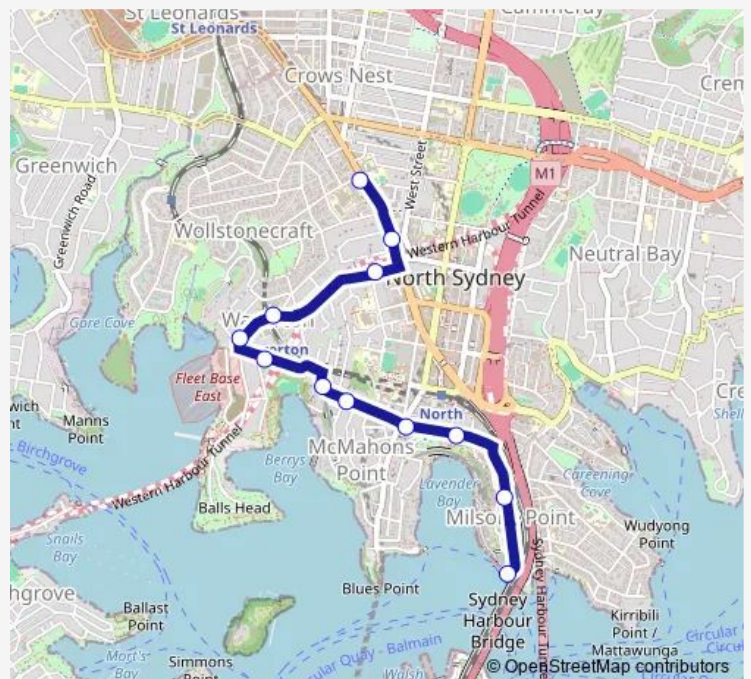

School Bus 665w Milsons Point to Crows Nest

[Go to website](#)

Direction

Milsons Point Wharf, Alfred St Sth — Pacific Hwy Opp North Sydney Girls High School

12 stops

[Open route schedule](#)

- Milsons Point Wharf, Alfred St Sth
- Alfred St Sth Opp Milsons Point Station
- Lavender St Opp Walker St
- Lavender St At Blues Point Rd
- Union St At Dumbarton St
- Union St Opp Bank Lane
- Waverton Bowling Club, Woolcott St
- Bay Rd At Ross St
- Bay Rd Opp Waverton Station
- North Sydney Demonstration School, Bay Rd
- Pacific Hwy Opp West St
- Pacific Hwy Opp North Sydney Girls High School

Route schedule

Milsons Point Wharf, Alfred St Sth — Pacific Hwy Opp North Sydney Girls High School

Monday	08:30
Tuesday	08:30
Wednesday	08:30
Thursday	08:30
Friday	08:30
Saturday	—
Sunday	—

Route info

Direction: Milsons Point Wharf, Alfred St Sth

Stops: 12

Trip Duration: 0 hour 16 min

665w — Milsons Point to Crows Nest

665w School Bus time schedules and route maps are available in an offline PDF at busmaps.com. Use the busmaps.com website to see live bus times, train schedule or subway schedule, and step-by-step directions for all public transit in Sydney