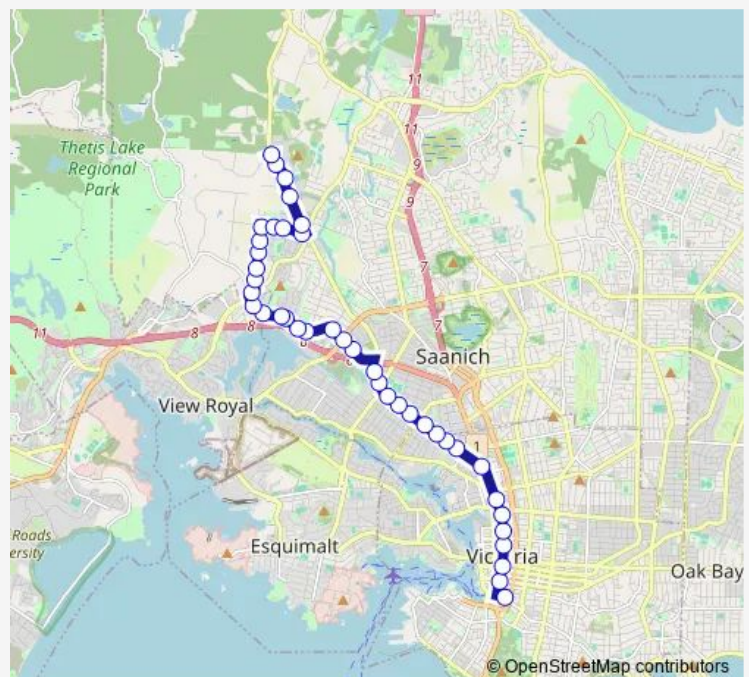

Burnside Rd E at Dupplin Rd

Burnside Rd E at Eldon Place

Burnside Rd W at Albion Rd

Burnside Rd W at Millgrove St

Burnside Rd W at Albina St

Burnside Rd W at Tillicum Rd

Burnside Rd W at Interurban Rd

Burnside Rd W at Rolston Cres

Burnside Rd W at Mckenzie Ave

Burnside Rd W at Marigold Rd

Burnside Rd W at Grange Rd

Route schedule

Fairfield Rd at Blanshard St Bay A — Camosun Interurban Loop

Monday 21:05-00:05⁺¹

Tuesday 21:05-00:05⁺¹

Wednesday 21:05-00:05⁺¹

Thursday 21:05-00:05⁺¹

Friday 21:05-00:05⁺¹

Saturday 21:05-00:05⁺¹

Sunday 21:05-23:05

Route info

Direction: Fairfield Rd at Blanshard St Bay A

Stops: 40

Trip Duration: 0 hour 30 min

21N — Interurban Night Route

Burnside Rd W at Heritage Lane

Burnside Rd W at Belgrave Rd

Burnside Rd W at Wilkinson Rd

Burnside Rd W at High St

Burnside Rd W at Eaton Ave

Helmcken Rd at Burnside Rd W

Holland Ave at Helmcken Rd