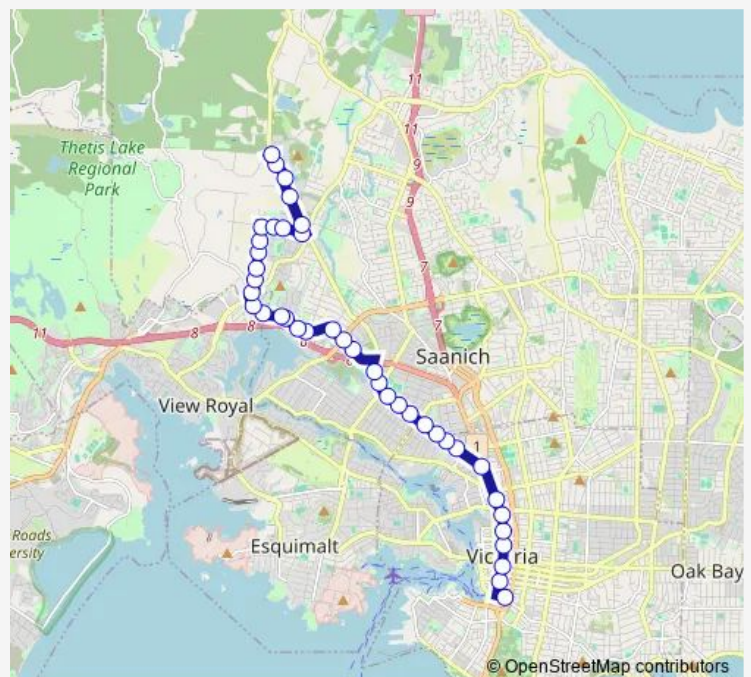

Burnside Rd E at Dupplin Rd

Burnside Rd E at Eldon Place

Burnside Rd W at Albion Rd

Burnside Rd W at Millgrove St

Burnside Rd W at Albina St

Burnside Rd W at Tillicum Rd

Burnside Rd W at Interurban Rd

Burnside Rd W at Rolston Cres

Burnside Rd W at Mckenzie Ave

Burnside Rd W at Marigold Rd

Burnside Rd W at Grange Rd

Route schedule

Fairfield Rd at Blanshard St Bay A — Camosun Interurban Loop

Monday 21:05-00:05⁺¹

Tuesday 21:05-00:05⁺¹

Wednesday 21:05-00:05⁺¹

Thursday 21:05-00:05⁺¹

Friday 21:05-00:05⁺¹

Saturday 21:05-00:05⁺¹

Sunday 21:05-23:05

Route info

Direction: Fairfield Rd at Blanshard St Bay A

Stops: 40

Trip Duration: 0 hour 30 min

21n — Interurban Night Route

Burnside Rd W at Heritage Lane

Burnside Rd W at Belgrave Rd

Burnside Rd W at Wilkinson Rd

Burnside Rd W at High St

Burnside Rd W at Eaton Ave

Helmcken Rd at Burnside Rd W

Holland Ave at Helmcken Rd