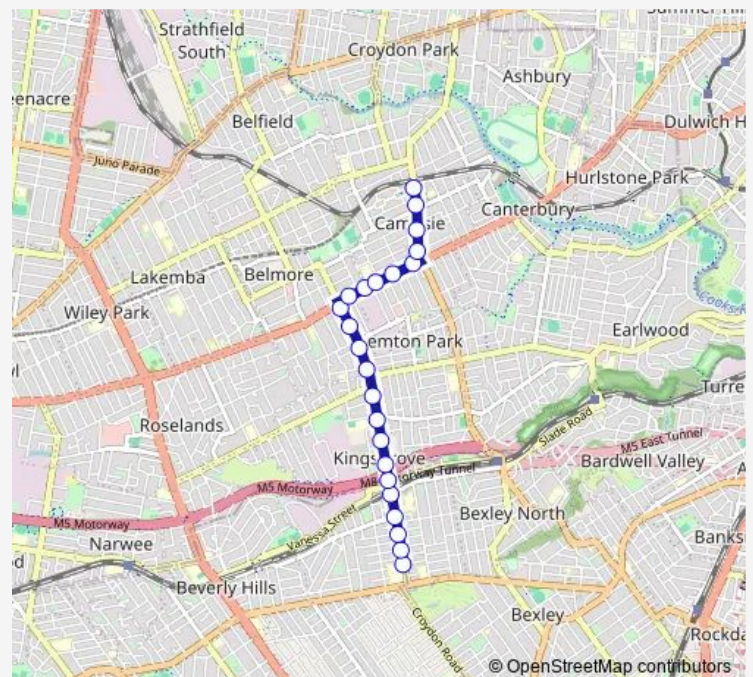

Canterbury Rd Opp Wade St

Canterbury Rd Opp Viccliffe Av

Beamish St Opp Dan's Corner

Beamish St Opp Unara St

### Route schedule

Kingsgrove Public School, Kingsgrove Rd — Anzac Mall, Beamish St

Monday 15:20

Tuesday 15:20

Wednesday 15:20

Thursday 15:20

Friday —

Saturday —

### Route info

Direction: Kingsgrove Public School, Kingsgrove Rd

Stops: 23

Trip Duration: 0 hour 24 min

640s — Kingsgrove Primary to Campsie Station

Beamish St At Evaline St

Anzac Mall, Beamish St

640s School Bus time schedules and route maps are available in an offline PDF at [busmaps.com](https://busmaps.com). Use the [busmaps.com](https://busmaps.com) website to see live bus times, train schedule or subway schedule, and step-by-step directions for all public transit in Sydney