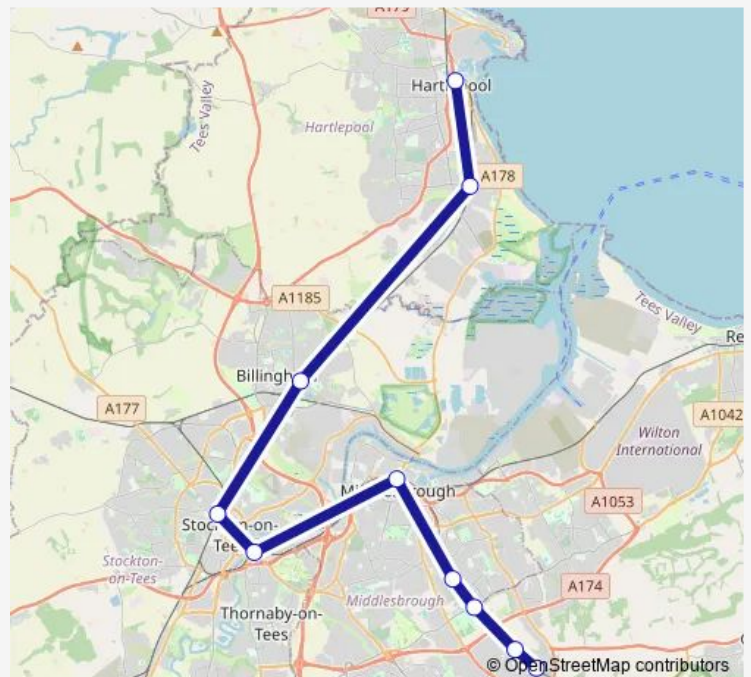

## Rail Nt:Hpl->Nnt NT train service from HPL to Nnt

[Go to website](#)

### Direction

Hartlepool — Nunthorpe

10 stops

[Open route schedule](#)

Hartlepool

Seaton Carew

Billingham

Stockton

Thornaby

Middlesbrough

James Cook

Marton

Gypsy Lane

Nunthorpe

### Route info

Direction: Hartlepool

Stops: 10

Trip Duration: 0 hour 48 min

■ Nt:Hpl->Nnt — NT train service from HPL to Nnt

Nt:Hpl->Nnt Rail time schedules and route maps are available in an offline PDF at [busmaps.com](https://busmaps.com). Use the [busmaps.com](https://busmaps.com) website to see live bus times, train schedule or subway schedule, and step-by-step directions for all public transit in Nunthorpe