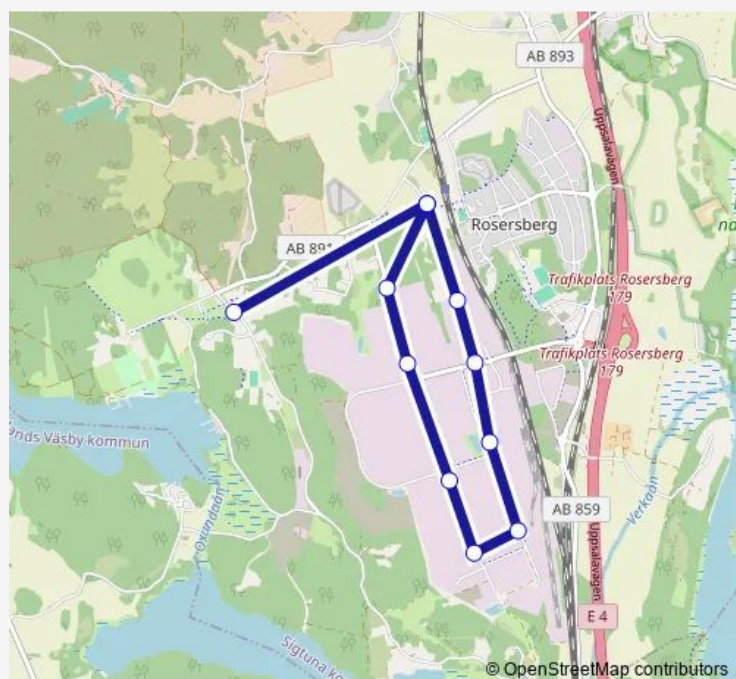

Bus 538V

[Go to website](#)

Direction

Rosersberg station västra — Räddningsverket

11 stops

[Open route schedule](#)

Rosersberg station västra

Metallvägen

Skansvägen

Titangatan

Tenngatan

Järngatan södra

Järngatan norra

Stålgatan

Tallbacksgatan

Rosersberg station västra

Räddningsverket

Route schedule

Rosersberg station västra — Räddningsverket

Monday	06:02-22:36
Tuesday	06:02-20:54
Wednesday	06:02-20:54
Thursday	06:02-22:36
Friday	06:02-22:36
Saturday	—
Sunday	22:36

Route info

Direction: Rosersberg station västra

Stops: 11

Trip Duration: 0 hour 18 min

■ 538V

BusMaps

538V Bus time schedules and route maps are available in an offline PDF at busmaps.com. Use the busmaps.com website to see live bus times, train schedule or subway schedule, and step-by-step directions for all public transit in Upplands Vaesby