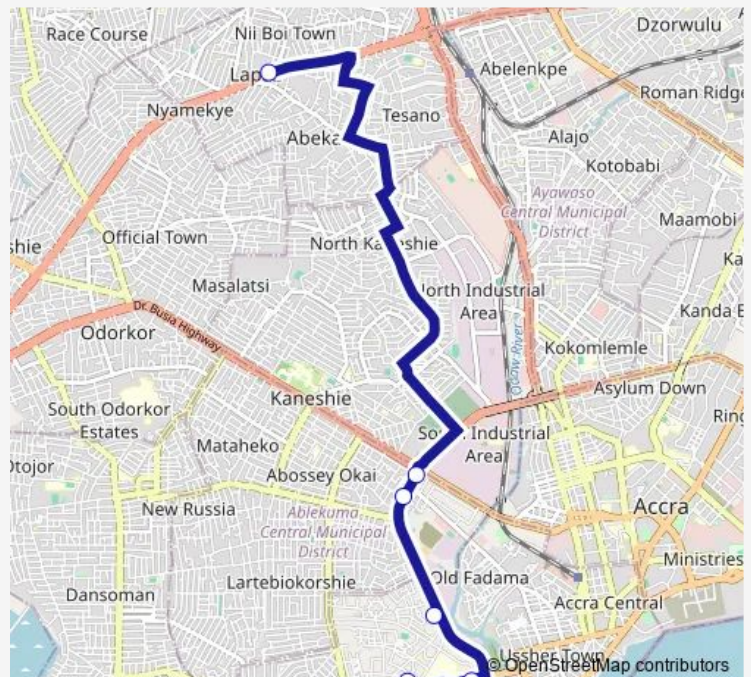

Bus 048a Abeka lapaz to Korle Bu Station

[Go to website](#)

Direction

Terminal Abeka lapaz — Terminal Korle Bu Station

8 stops

[Open route schedule](#)

Terminal Abeka lapaz

Abossey Okai

Total 302

Mortuary 048

Polyclinic 302

Korle Bu

Total 447

Terminal Korle Bu Station

Route schedule

Terminal Abeka lapaz — Terminal Korle Bu Station

Monday 09:04

Tuesday 09:04

Wednesday 09:04

Thursday 09:04

Friday 09:04

Saturday 09:04

Sunday 09:04

Route info

Direction: Terminal Abeka lapaz

Stops: 8

Trip Duration: 0 hour 39 min

048a — Abeka lapaz to Korle Bu Station

048a Bus time schedules and route maps are available in an offline PDF at busmaps.com. Use the busmaps.com website to see live bus times, train schedule or subway schedule, and step-by-step directions for all public transit in Accra