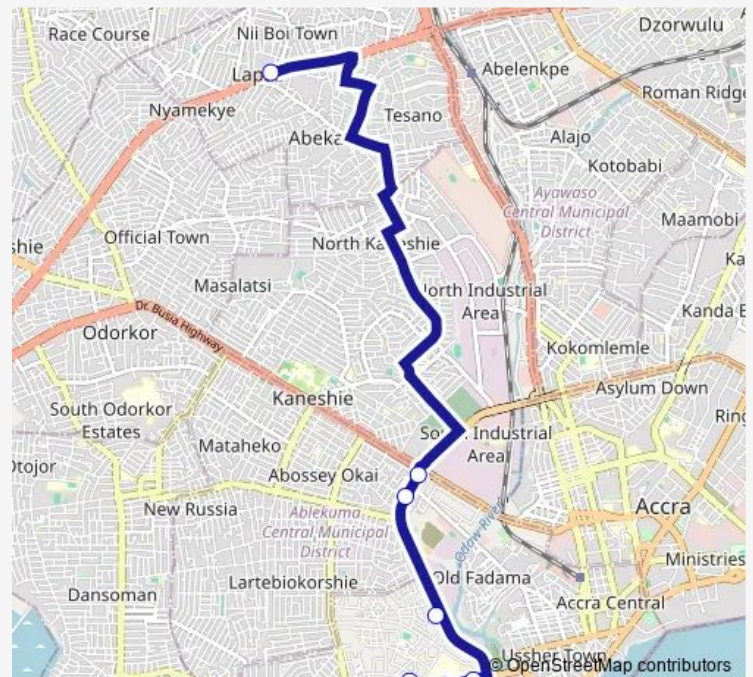

### Route schedule

Terminal Abeka lapaz — Terminal Korle Bu Station

Monday 09:04

Tuesday 09:04

Wednesday 09:04

Thursday 09:04

Friday 09:04

Saturday 09:04

### Route info

Direction: Terminal Abeka lapaz

Stops: 8

Trip Duration: 0 hour 39 min

048A — Abeka lapaz to Korle Bu Station

048A Bus time schedules and route maps are available in an offline PDF at [busmaps.com](https://busmaps.com). Use the [busmaps.com](https://busmaps.com) website to see live bus times, train schedule or subway schedule, and step-by-step directions for all public transit in Accra