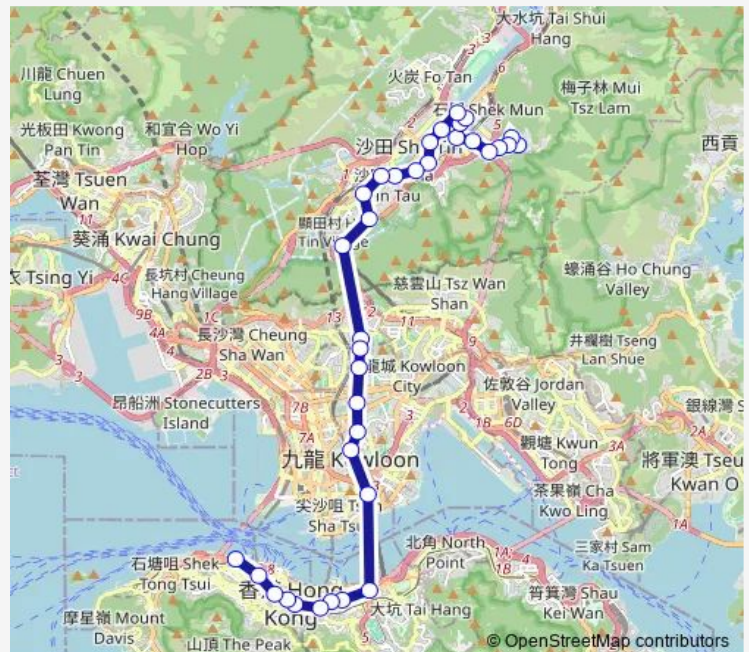

**Route schedule**

[Kmb+Ctb] Kwong Yuen BUS Terminus/<Br>Kwong Yuen Estate|[Kmb] Kwong Yuen BUS Terminus — [Ctb] Central (Macau Ferry)|[Kmb+Ctb] Macau Ferry BUS Terminus/<Br>Central (Macau Ferry)

Monday	00:10-04:10
Tuesday	00:10-04:10
Wednesday	00:10-04:10
Thursday	00:10-04:10
Friday	00:10-04:10
Saturday	00:10-04:10
Sunday	00:10-04:10

**Route info**

Direction: [Kmb+Ctb] Kwong Yuen BUS Terminus/<Br>Kwong Yuen Estate|[Kmb] Kwong Yuen BUS Terminus

Stops: 35

Trip Duration: 1 hour 6 min

■ N182 — Kwong Yuen - Central (Macau Ferry)

Shatin, TAI Chung KIU Road[[Kmb] City ONE Shatin[[Lwb] City ONE Shatin