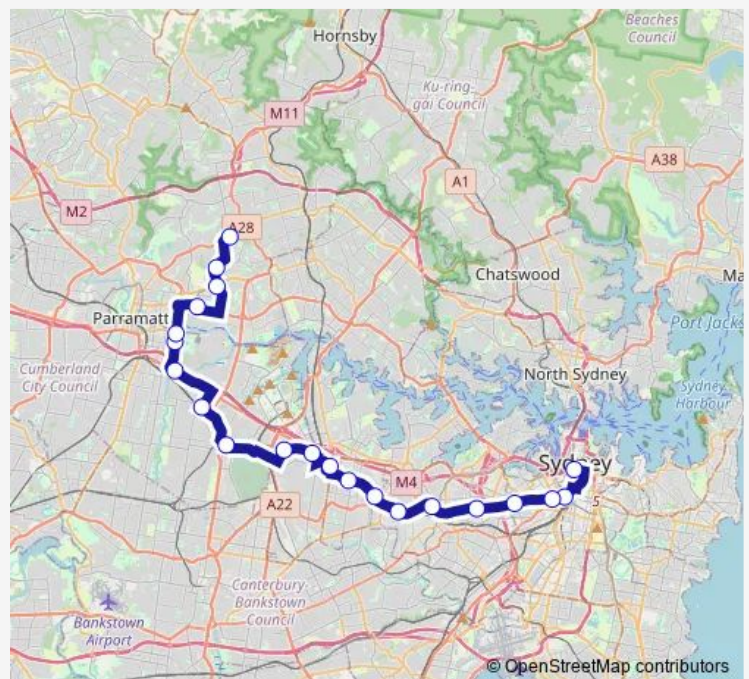

James Ruse Dr Before Hassall St

Victoria Rd After Crowgey St

Park Rd Opp Dundas Uniting Church

Adderton Rd Before Robert St

### Route schedule

Town Hall, Park St, Stand H — Carlingford Light Rail, Lloyds Av

Monday	—
Tuesday	—
Wednesday	—
Thursday	24:30-02:30 <sup>+1</sup>
Friday	03:30-02:30 <sup>+1</sup>
Saturday	03:30-02:30 <sup>+1</sup>
Sunday	03:30

### Route info

Direction: Town Hall, Park St, Stand H

Stops: 21

Trip Duration: 1 hour 1 min

## Direction

Carlingford Light Rail, Lloyds Av — Town Hall, Park St, Stand K

21 stops

[Open route schedule](#)

Carlingford Light Rail, Lloyds Av

Adderton Rd Opp Robert St

Dundas Uniting Church, Park Rd

Victoria Rd At Bridge St