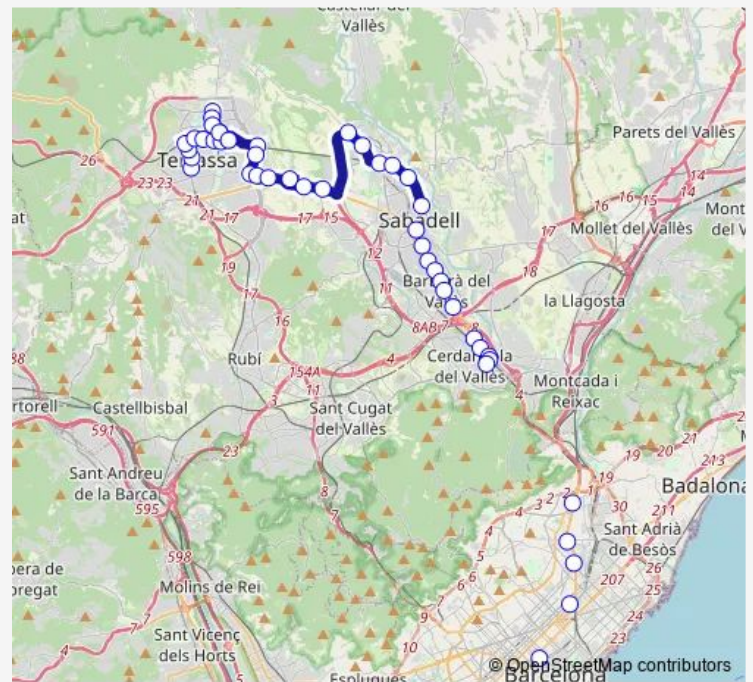

### Route schedule

Rambla Fgc — RDA ST. Pere

Monday	23:44-02:36 <sup>+1</sup>
Tuesday	23:44-02:36 <sup>+1</sup>
Wednesday	23:44-02:36 <sup>+1</sup>
Thursday	23:44-02:36 <sup>+1</sup>
Friday	23:44-02:39 <sup>+1</sup>
Saturday	03:39-02:39 <sup>+1</sup>
Sunday	03:39-02:36 <sup>+1</sup>

### Route info

Direction: Rambla Fgc

Stops: 48

Trip Duration: 1 hour 42 min

N61 — Barcelona - Rubi - Terrassa - Sabadell - Barcelona

Complex Funerari

Hospital DE Terrassa (Rotonda)

Mercat Comarcal

Ctra. Terrassa (Instituts)

AV. DE Matadepera/C. DE Lles

PL. DEL Farell

PL. D´Espanya (Sabadell Nord)

Gran VIA/Ctra. Prats LL. (Mercat DE LA Creu Alta)

Parc Taulí

PL. DE Clara Campoamor (Estació D´Autobusos)

## Route info

Direction: RDA ST. Pere

Stops: 26

Trip Duration: 1 hour 2 min

N61 Bus time schedules and route maps are available in an offline PDF at [busmaps.com](https://busmaps.com). Use the [busmaps.com](https://busmaps.com) website to see live bus times, train schedule or subway schedule, and step-by-step directions for all public transit in Terrassa