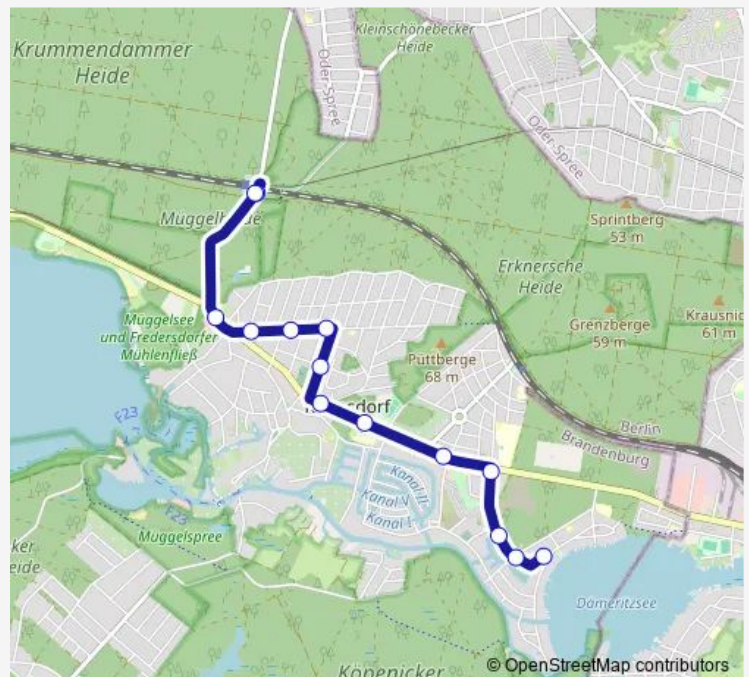

Dämeritzstr. (Berlin)

### Route schedule

S Rahnsdorf (Berlin) — Dämeritzstr. (Berlin)

Monday	—
Tuesday	—
Wednesday	—
Thursday	—
Friday	24:29-02:59 <sup>+1</sup>
Saturday	03:29-02:59 <sup>+1</sup>
Sunday	03:29-06:59

### Route info

Direction: S Rahnsdorf (Berlin)

Stops: 13

Trip Duration: 0 hour 18 min

■ N61

## Route info

Direction: Dämeritzstr. (Berlin)

Stops: 14

Trip Duration: 0 hour 12 min

N61 Bus time schedules and route maps are available in an offline PDF at [busmaps.com](https://busmaps.com). Use the [busmaps.com](https://busmaps.com) website to see live bus times, train schedule or subway schedule, and step-by-step directions for all public transit in Berlin