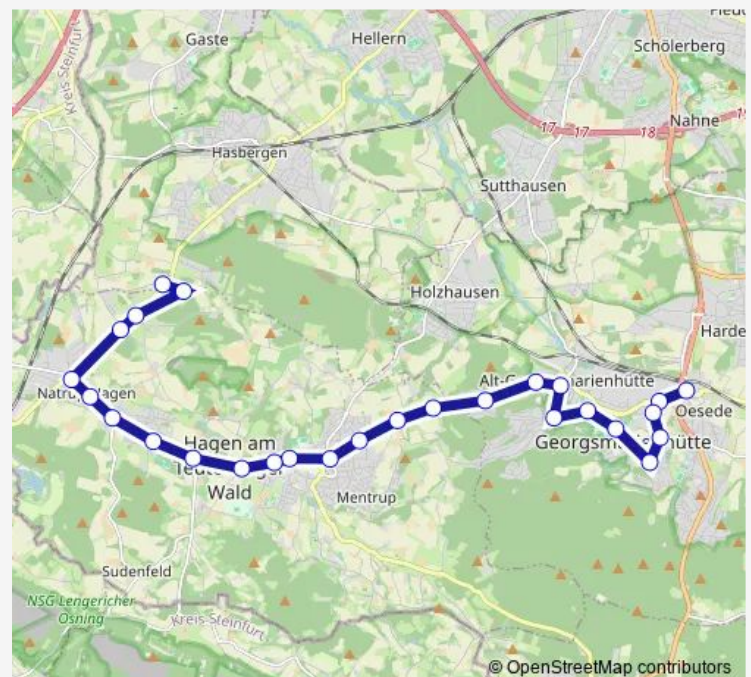

Friday 25:28-02:38⁺¹

Saturday 03:48-02:38⁺¹

Sunday 03:48

Route info

Direction: Oesede Gildehaus

Stops: 27

Trip Duration: 0 hour 30 min

Natrup-Hagen Ringstraße

Natrup-Hagen Kurze Straße

Natrup-Hagen Mittelweg

Natrup-Hagen Lotter Weg

Natrup-Hagen Im tiefen Garten

Natrup-Hagen Kleiner Markt

Direction

Natrup-Hagen Kleiner Markt — Oesede Gildehaus

25 stops

03:08-01:58⁺¹

Sunday

03:08-04:18

Route info

Direction: Natrup-Hagen Kleiner Markt

Stops: 25

Trip Duration: 0 hour 30 min

N61 Bus time schedules and route maps are available in an offline PDF at busmaps.com. Use the busmaps.com website to see live bus times, train schedule or subway schedule, and step-by-step directions for all public transit in Georgsmarienhütte