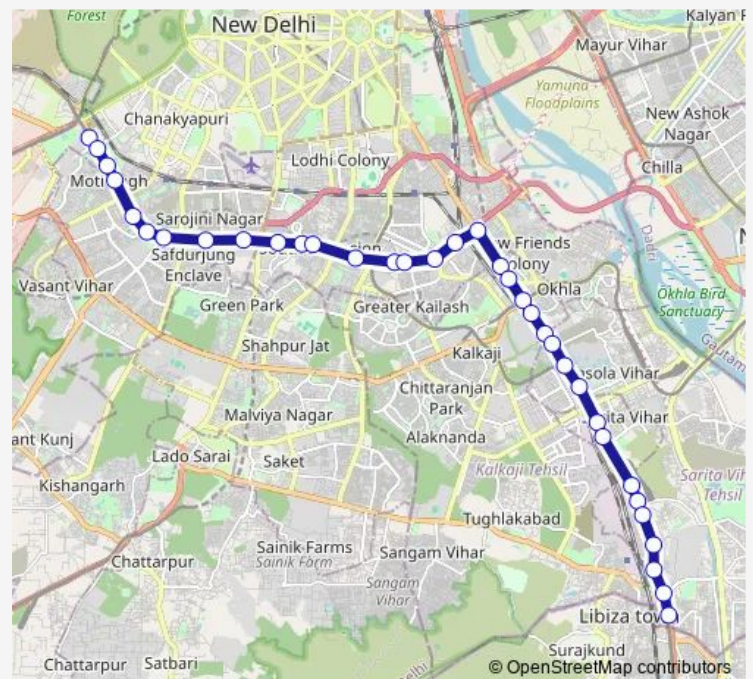

Thursday 06:45-22:10

Friday 06:45-22:10

Saturday 06:45-22:10

Sunday 06:45-22:10

Route info

Direction: Arasd College / Dhaulta Kuan

Stops: 35

Trip Duration: 1 hour 21 min