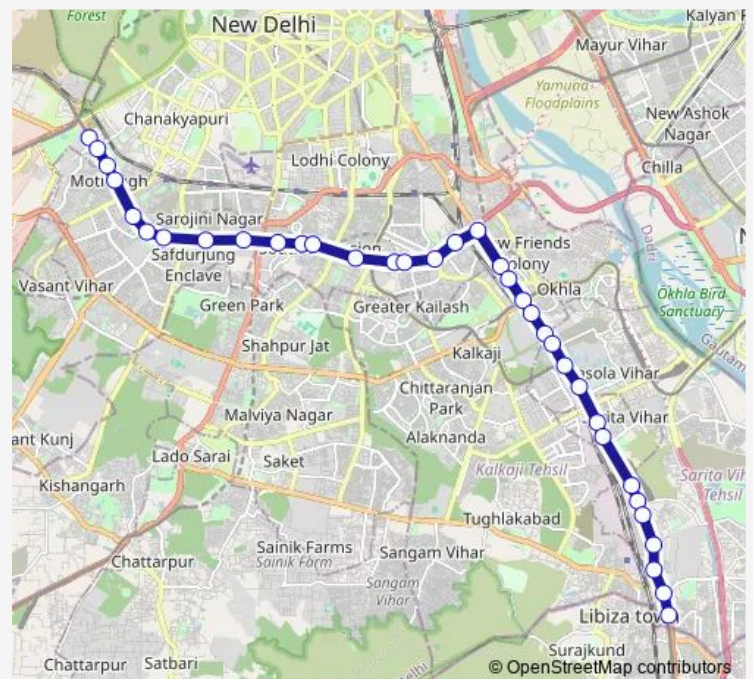

### Route schedule

Arasd College / Dhaulta Kuan — Badarpur Border

Monday 06:45-22:10

Tuesday 06:45-22:10

Wednesday 06:45-22:10

Thursday 06:45-22:10

Friday 06:45-22:10

Saturday 06:45-22:10

### Route info

Direction: Arasd College / Dhaulta Kuan

Stops: 35

Trip Duration: 1 hour 21 min

479aclup

BusMaps

Sukhdev Vihar Depot

Crri