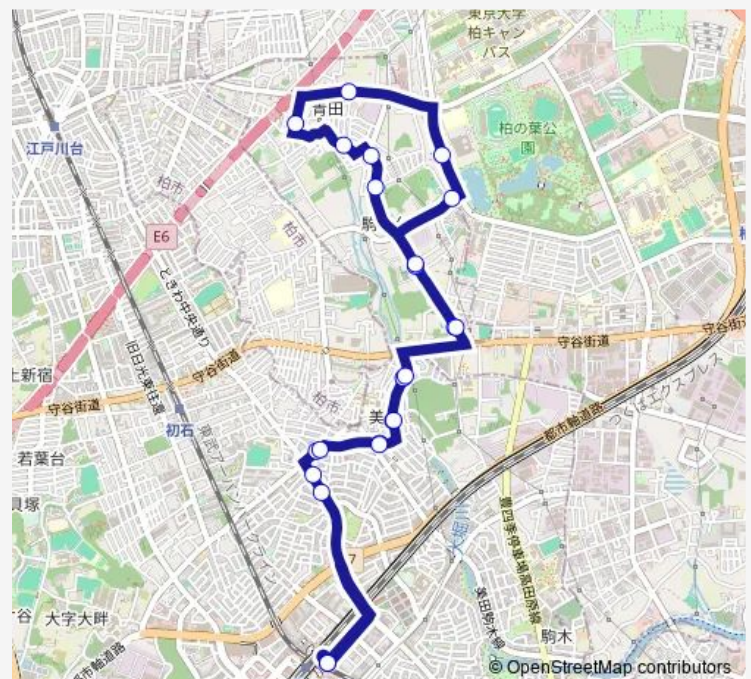

美田団地入口

### Route schedule

流山おおたかの森駅東口 — 流山おおたかの森駅東口

Monday 06:36-13:40

Tuesday 06:36-13:40

Wednesday 06:36-13:40

Thursday 06:36-13:40

Friday 06:36-13:40

Saturday 07:40-13:40

### Route info

Direction: 流山おおたかの森駅東口

Stops: 23

Trip Duration: 0 hour 33 min

流山ぐりーんバス 4美田・駒木台ルート

東初石五丁目

流山おおたかの森駅東口

## Route info

Direction: 流山おおたかの森駅東口

Stops: 23

Trip Duration: 0 hour 33 min

Bus time schedules and route maps are available in an offline PDF at [busmaps.com](https://busmaps.com). Use the [busmaps.com](https://busmaps.com) website to see live bus times, train schedule or subway schedule, and step-by-step directions for all public transit in Nagareyama