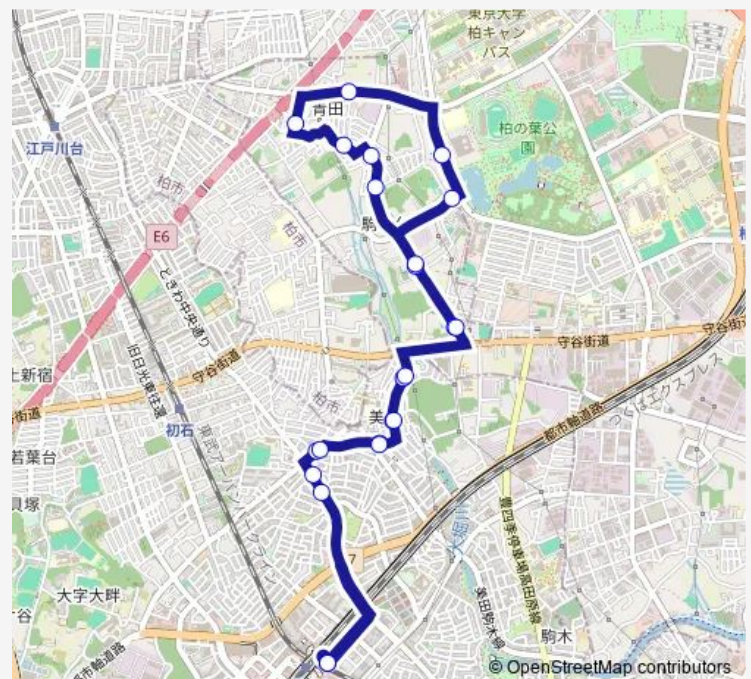

美田団地入口

### Route schedule

流山おおたかの森駅東口 — 流山おおたかの森駅東口

Monday 06:36-13:40

Tuesday 06:36-13:40

Wednesday 06:36-13:40

Thursday 06:36-13:40

Friday 06:36-13:40

Saturday 07:40-13:40

### Route info

Direction: 流山おおたかの森駅東口

Stops: 23

Trip Duration: 0 hour 33 min

流山ぐりーんバス 4美田・駒木台ルート

東初石五丁目

流山おおたかの森駅東口

## Route info

Direction: 流山おおたかの森駅東口

Stops: 23

Trip Duration: 0 hour 33 min

Bus time schedules and route maps are available in an offline PDF at [busmaps.com](https://busmaps.com). Use the [busmaps.com](https://busmaps.com) website to see live bus times, train schedule or subway schedule, and step-by-step directions for all public transit in Nagareyama