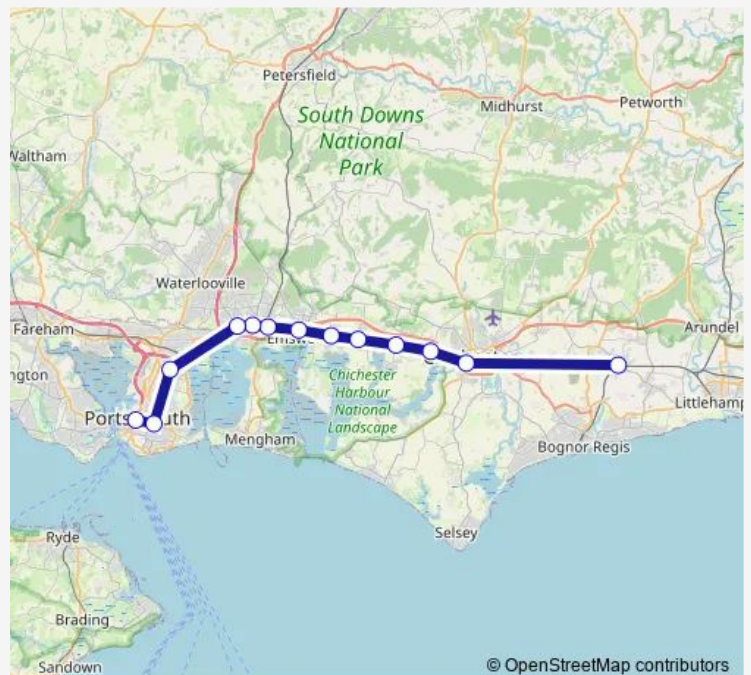

Rail Sn:Baa->Pms SN train service from BAA to Pms

[Go to website](#)

Direction

Barnham — Portsmouth & Southsea

13 stops

[Open route schedule](#)

Barnham

Chichester

Thursday —

Friday —

Saturday 05:05

Sunday —

Route info

Direction: Barnham

Stops: 13

Trip Duration: 0 hour 45 min