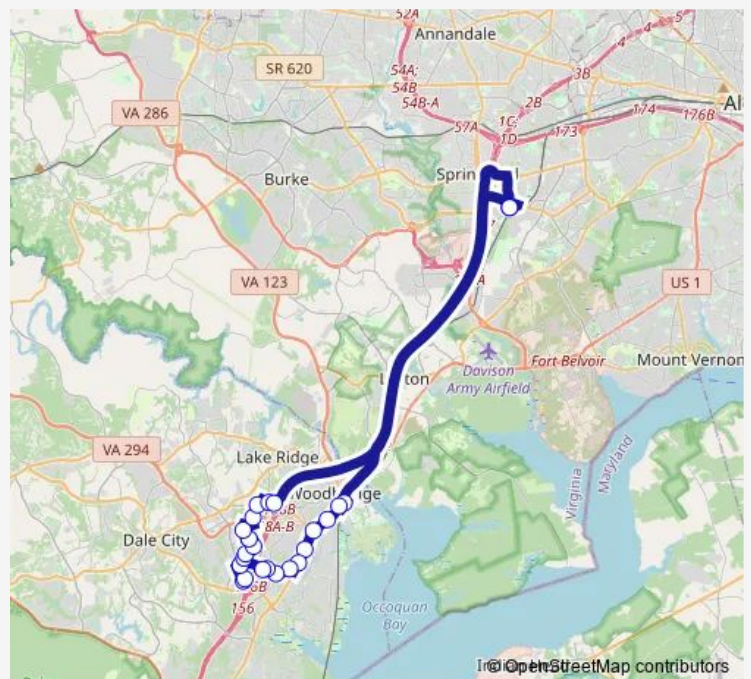

Woodbridge VRE Station Departures

Route 1 @ Occoquan Rd

Route 1 @ Marys Way

Route 1 @ Prince William Pkwy

Route 1 @ Bel Air Rd

Route 1 @ Featherstone Dr

Opitz Blvd @ Montgomery Ave

2200 Opitz Blvd

Potomac Mills Rd @ Gideon Dr

Potomac Mills Cir @ Biddeford Way

Potomac Mills Mall @ Buy Buy Baby

Worth Ave @ Prince William Pkwy

Telegraph Rd @ Prince William Pkwy

Route schedule

Franconia Springfield Metro Departures — Franconia Springfield Metro Departures

Friday

—

Saturday

14:28-22:35

Sunday

14:28-22:35

Route info

Direction: Franconia Springfield Metro Departures

Stops: 25

Trip Duration: 1 hour 30 min

95-Ss — Pwme - Weekend

Telegraph Road Commuter Lot

Horner Rd Commuter Lot Stop 2 Am

Horner Rd Commuter Lot Stop 1 Am

Franconia Springfield Metro Departures

Direction