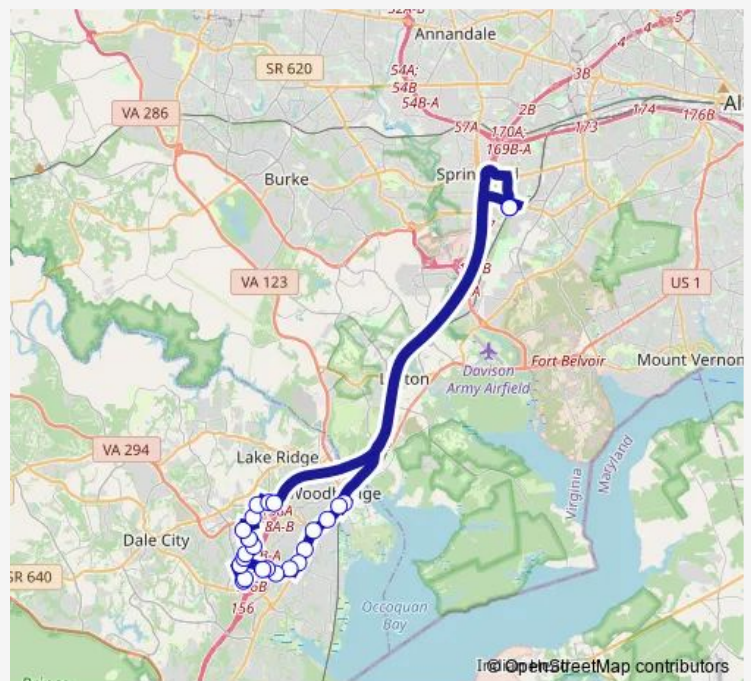

Direction

Franconia Springfield Metro Departures — Franconia Springfield Metro Departures

25 stops

[Open route schedule](#)

Franconia Springfield Metro Departures

Woodbridge VRE Station Departures

Route 1 @ Occoquan Rd

Potomac Festival before Omniride

Omniride Transit Center Departures

Omniride Commuter Lot

Potomac Festival after Omniride

Potomac Mills RD @ Opitz Blvd

Potomac Mills Rd @ Gideon Dr

Potomac Mills Cir @ Biddeford Way

Potomac Mills Mall @ Buy Buy Baby

Worth Ave @ Prince William Pkwy

Telegraph Rd @ Prince William Pkwy

Route schedule

Franconia Springfield Metro Departures — Franconia Springfield Metro Departures

Monday	—
Tuesday	—
Wednesday	—
Thursday	—
Friday	—
Saturday	14:28-22:35
Sunday	14:28-22:35

Route info

Direction: Franconia Springfield Metro Departures

Stops: 25

Trip Duration: 1 hour 35 min

95-SS — Pwme - Weekend

Telegraph Road Commuter Lot

Horner Rd Commuter Lot Stop 2 Am

Horner Rd Commuter Lot Stop 1 Am