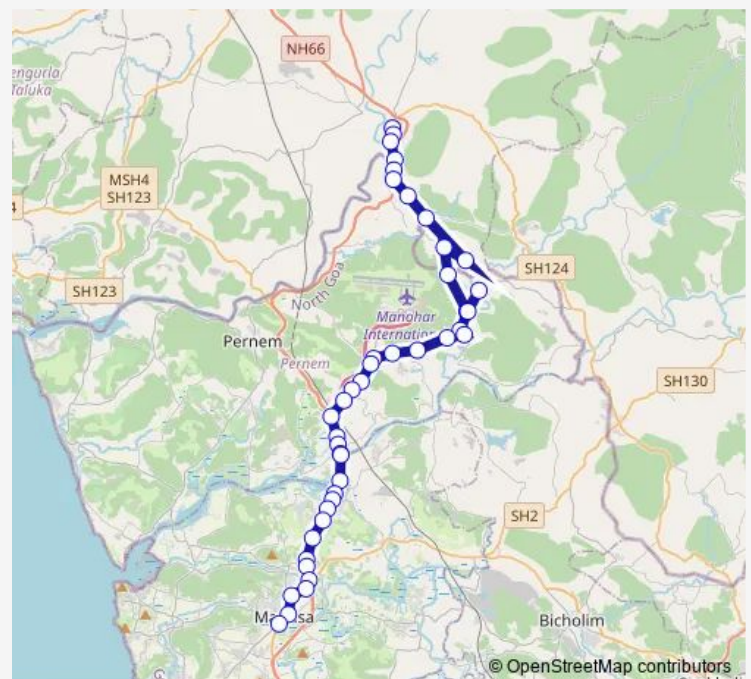

### Route schedule

Mapusa KTC Bus Stand — Bandeshwar Banda Patradevi Bus Stand

Monday 08:45-16:15

Tuesday 08:45-16:15

Wednesday 08:45-16:15

Thursday 08:45-16:15

Friday 08:45-16:15

Saturday 08:45-16:15

### Route info

Direction: Mapusa KTC Bus Stand

Stops: 42

Trip Duration: 1 hour 20 min

PRV190 — Mapusa - Patradevi via Kulan

Nagzer Warkhand Junction

Nagzor/ Manohar Arirport, Mopa, Main Junction

Purva