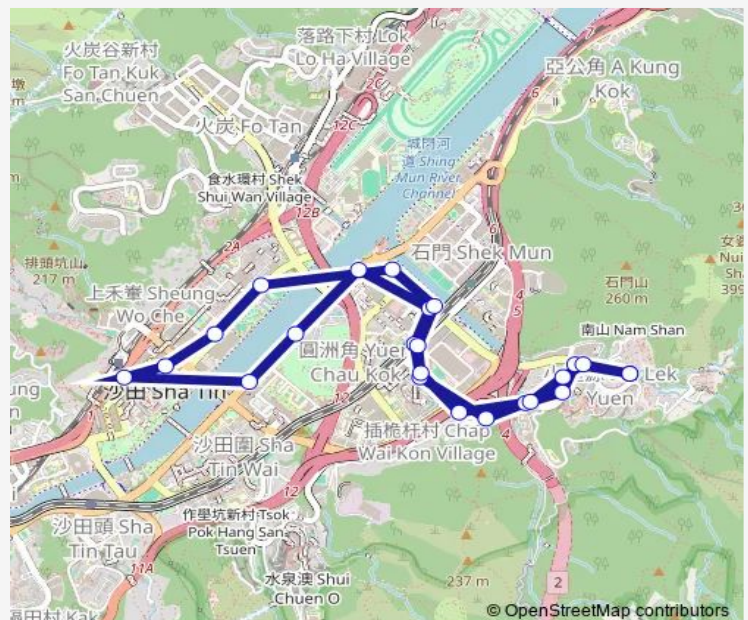

Monday 05:45-22:35

Tuesday 05:45-22:35

Wednesday 05:45-22:35

Thursday 05:45-22:35

Friday 05:45-22:35

Saturday 05:45-22:05

Sunday 05:45-22:05

Route info

Direction: [Kmb+Ctb] Wong NAI TAU BUS Terminus/
Wong NAI Tau[[Kmb] Wong NAI TAU BUS Terminus[[Lwb] Wong NAI TAU B/T

Stops: 24

Trip Duration: 0 hour 28 min

Shatin, TAI Chung KIU Road[[Kmb] City ONE Shatin][Lwb] City ONE Shatin