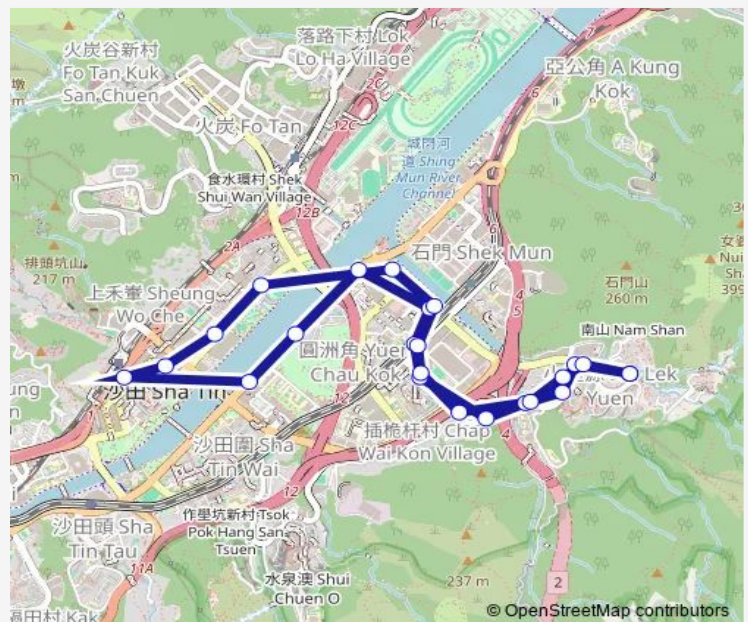

Route info

Direction: [Kmb+Ctb] Wong NAI TAU BUS Terminus/
Wong NAI Tau[[Kmb] Wong NAI TAU BUS Terminus][Lwb] Wong NAI TAU B/T

Stops: 24

Trip Duration: 0 hour 30 min

Shatin, TAI Chung KIU Road[[Kmb] City ONE Shatin[[Lwb] City ONE Shatin