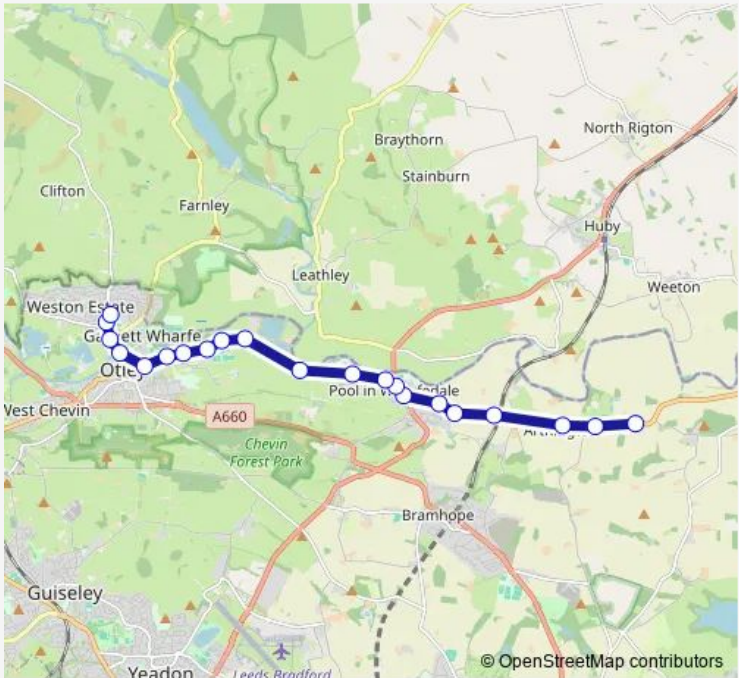

Bus PH1 Arthington - Prince Henry Grammar School

[Go to website](#)

**Direction**  
 Ingfield Farm — Prince Henrys Grammar School  
 21 stops  
[Open route schedule](#)

- Ingfield Farm
- Grange Farm
- Crag View House
- The Wharfedale PH
- Arthington Ln The Tower Drive
- Arthington Lane Stonedale Close
- Main St Arthington Lane
- Main Street
- Pool Bridge
- Pool Road Wharfe View
- Pool Road Caley Lodge
- Pool Road Knutford
- Pool Rd Moor Drive
- Pool Road Garden Centre
- Pool Road Gallows Hill
- Cross Green Otley Cemetery
- Cross Green Dennison Hill
- Bridge Street Police Station
- Billams Hill Farnley Lane
- Newall Carr Rd Oatlands Drive
- Prince Henrys Grammar School

Route schedule  
 Ingfield Farm — Prince Henrys Grammar School

Monday	07:50
Tuesday	07:50
Wednesday	07:50
Thursday	07:50
Friday	07:50
Saturday	—
Sunday	—

Route info  
 Direction: Ingfield Farm  
 Stops: 21  
 Trip Duration: 0 hour 25 min

■ PH1 — Arthington - Prince Henry Grammar School **BusMaps**

**Direction**

Prince Henrys Grammar School — Ingfield Farm

20 stops

[Open route schedule](#)

Prince Henrys Grammar School

Billams Hill Farnley Lane

## Route schedule

Prince Henrys Grammar School — Ingfield Farm

Monday 15:10

Tuesday 15:10

Wednesday 15:10

Thursday 15:10

Friday 15:10

Saturday —