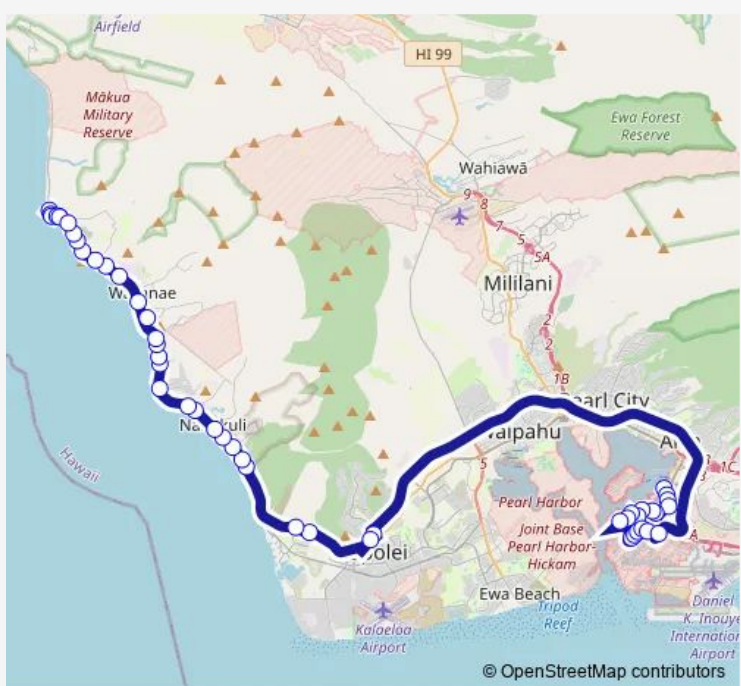

Bus PH1 Waianae Coast-Pearl Harbor Express

[Go to website](#)

Direction
 Neches AVE + North Rd — Farrington HWY + Makaha Beach Park

48 stops

[Open route schedule](#)

- Neches AVE + North Rd
- North RD + Shane St
- North RD + Bole St
- North RD + OPP Makalapa Rd
- Pearl Harbor BL + OPP Fredrick St
- Pearl Harbor BL + OPP Willamette St
- Safeguard ST + Club Rd
- Safeguard ST + Central Ave
- Port Royal ST + OPP Russell St
- Central AVE + Port Royal St
- Lake Erie ST + Central Av
- Vickers AVE + OPP Scott CIR (Mauka)
- Vickers AVE + G St
- Vickers AVE + H St
- FOX BL + OPP 15th St
- Vandenberg BL + Freedom Ave
- Hickam AFB Main Gate
- Makakilo DR + Farrington Hwy
- Farrington HWY + OPP Kapouka PI
- Farrington HWY + OPP Laaloa St
- Farrington HWY + OPP Waiomea St

Route schedule

Neches AVE + North Rd — Farrington HWY + Makaha Beach Park

Monday	15:10
Tuesday	15:10
Wednesday	15:10
Thursday	15:10
Friday	15:10
Saturday	—
Sunday	—

Route info

Direction: Neches AVE + North Rd

Stops: 48

Trip Duration: 1 hour 58 min

■ PH1 — Waianae Coast-Pearl Harbor Express **BusMaps**

Farrington HWY + OPP Pohakunui Ave

Farrington HWY + Piliokahi Ave

Farrington HWY + Nanakuli Ave

Farrington HWY + Haleakala Ave

Sunday —

Route info

Direction: Lawaia ST + Makau St

Stops: 49

Trip Duration: 1 hour 21 min

Farrington HWY + Waiomea St

Farrington HWY + Laaloa St

Farrington HWY + Kapowai Pl