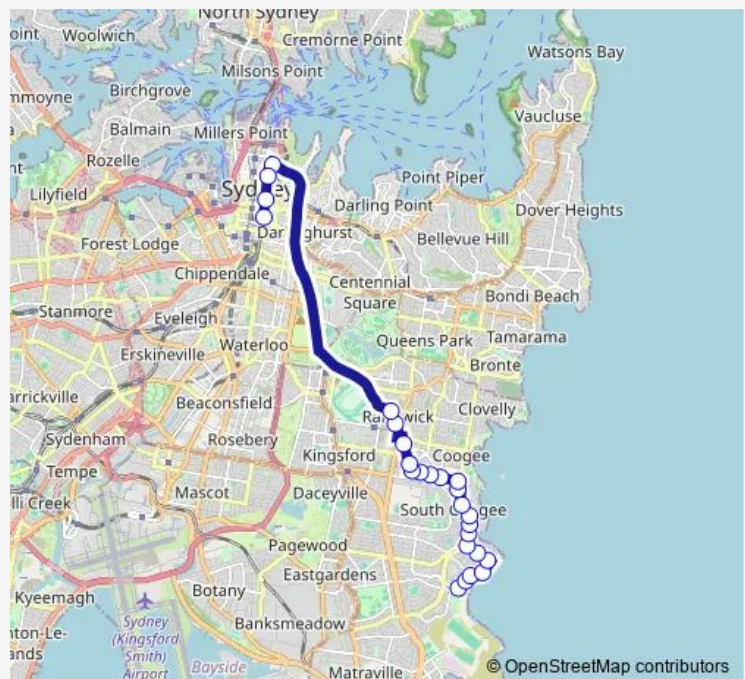

### Direction

Spring St Before Pitt St — Maroubra Beach Set Down Only

24 stops

[Open route schedule](#)

Spring St Before Pitt St

Martin Place Station, Elizabeth St, Stand F

St James Station, Elizabeth St

Museum Station, Elizabeth St, Stand C

### Route schedule

Spring St Before Pitt St — Maroubra Beach Set Down Only

Monday 16:36-18:13

Tuesday 16:36-18:13

Wednesday 16:36-18:13

Thursday 16:36-18:13

Friday 16:36-18:13

Saturday —

### Route info

Direction: Spring St Before Pitt St

Stops: 24

Trip Duration: 0 hour 46 min

X77 — Prepay-Only - Maroubra Beach to City Museum (Express Service) **BusMaps**

Marine Pde Opp Bond St

Maroubra Slsc, Marine Parade

## Direction

Marine Pde Terminus — Museum Station, Elizabeth St, Stand C

25 stops

[Open route schedule](#)

Marine Pde Terminus

Marine Parade Opp Maroubra Slsc

Marine Pde At Maroubra Rd

Marine Pde Near Bond St