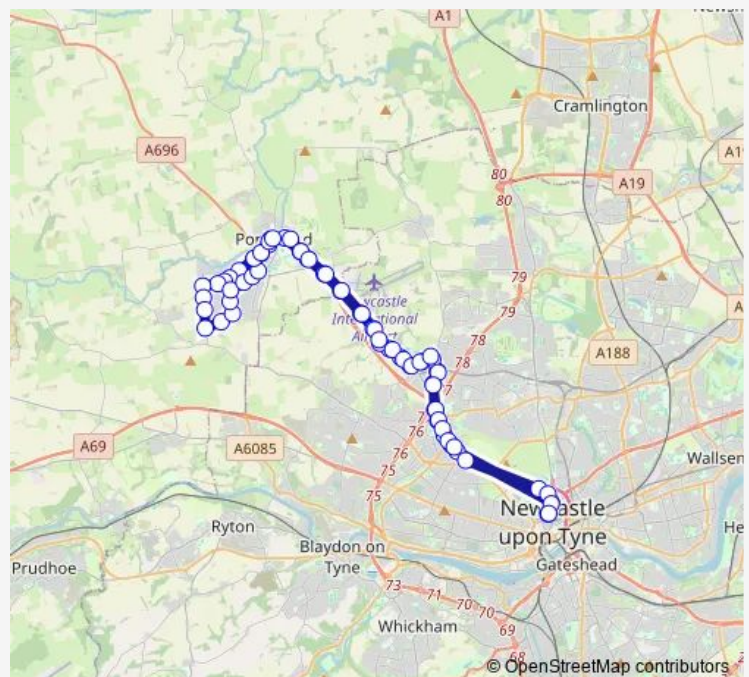

Bus X77 Eldon Square Bus Station - Ponteland and Darras Hall

[Go to website](#)

Direction

Eldon Square Bus Station — Eldon Square Bus Station

70 stops

[Open route schedule](#)

- Eldon Square Bus Station
- Haymarket Barras Bridge
- Ponteland Road - Greenhill View
- Ponteland Road-Springfield Road
- Ponteland Road-Fuchsia Place
- Ponteland Road - Antrim Close
- Ponteland Road - St Buryan Crescent
- Brunton Lane-Tudor Way
- Brunton Lane
- Windsor Way-Ascot Walk
- Brunton Road-Teddington Close
- Kenton Bank Foot
- Ponteland Road-Bullock Steads
- Ponteland Road-South Drive
- Ponteland Road - Green Lane
- Ponteland Road-Bee Croft
- Ponteland Rd-Hawthorn Cottage
- Ponteland Road - Newcastle Airport
- Prestwick Road End
- Elm Road
- Cheviot View

Route schedule

Eldon Square Bus Station — Eldon Square Bus Station

Monday	06:05-18:20
Tuesday	06:05-18:20
Wednesday	06:05-18:20
Thursday	06:05-18:20
Friday	06:05-18:20
Saturday	06:05-18:20
Sunday	—

Route info

Direction: Eldon Square Bus Station

Stops: 70

Trip Duration: 1 hour 16 min

Bell Villas

Main Street

Memorial Hall

Darras Road The Close

Darras Road Eastern Way