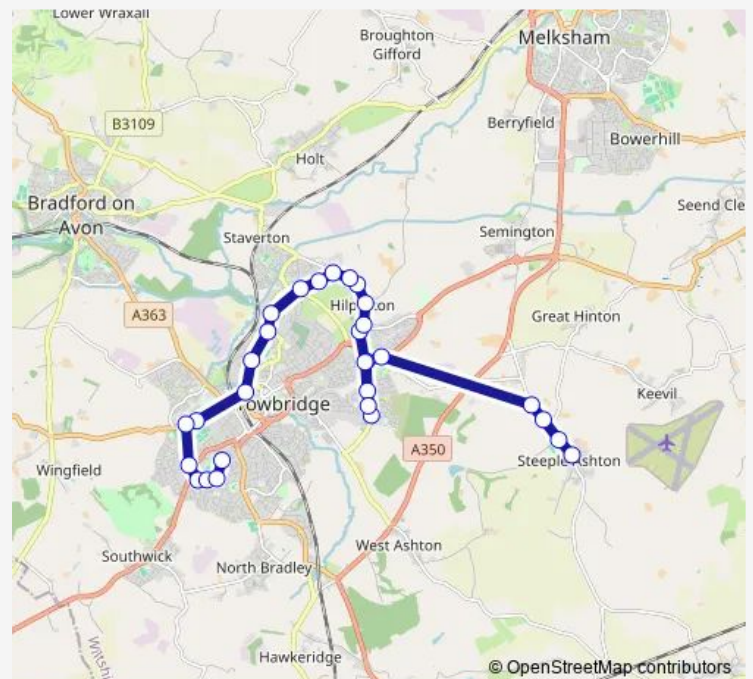

### Route schedule

Memorial — Clarendon Academy

Monday 07:41

Tuesday 07:41

Wednesday 07:41

Thursday 07:41

Friday 07:41

Saturday —

### Route info

Direction: Memorial

Stops: 29

Trip Duration: 0 hour 42 min

■ X77 — Devizes - Worton - Steeple Ashton - Trowbridge

Town Bridge

Widbrook Surgery

Hungerford Avenue