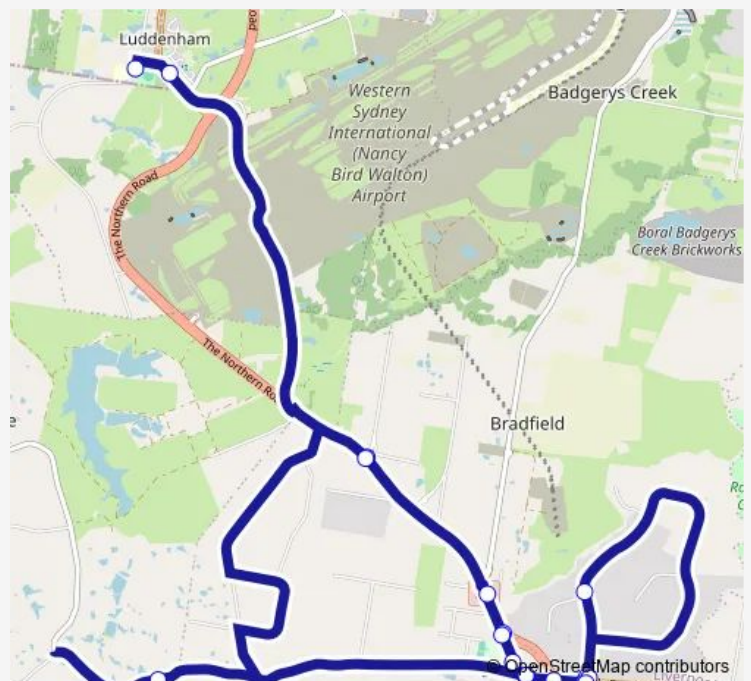

School Bus 2077 Holy Family PS to Bringelly

[Go to website](#)

Direction

Holy Family Primary School, Willowdene Av — Greendale Rd After The Northern Rd

18 stops

[Open route schedule](#)

Holy Family Primary School, Willowdene Av

The Northern Rd Opp Mersey Rd

University Of Sydney (Camden Campus)

Greendale Rd After The Northern Rd

Route schedule

Holy Family Primary School, Willowdene Av — Greendale Rd After The Northern Rd

Monday 15:47

Tuesday 15:47

Wednesday 15:47

Thursday 15:47

Friday 15:47

Saturday —

Sunday —

Route info

Direction: Holy Family Primary School, Willowdene Av

Stops: 18

Trip Duration: 0 hour 40 min

2077 — Holy Family PS to Bringelly

2077 School Bus time schedules and route maps are available in an offline PDF at busmaps.com. Use the busmaps.com website to see live bus times, train schedule or subway schedule, and step-by-step directions for all public transit in Liverpool