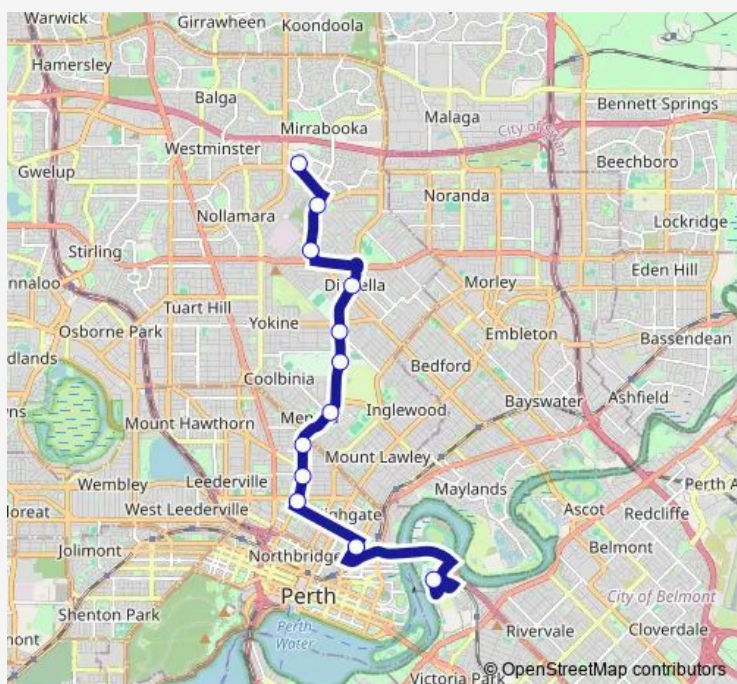

Alexander Dr Before Homer St

Alexander Dr - Inglewood Aquatic Centre

Alexander Dr Before Bradford St

Fitzgerald St After Russell Av

Fitzgerald St Before Forrest St

Fitzgerald St After Vincent St

Lord St After Coolgardie Tce

Perth Stadium Bus Stn Perth Stadium Set Down

Route schedule

Mirrabooka Station Stand 10 — Perth Stadium Bus Stn
Perth Stadium Set Down

Monday	—
Tuesday	—
Wednesday	—
Thursday	—
Friday	—
Saturday	14:09-16:34
Sunday	—

Route info

Direction: Mirrabooka Station Stand 10

Stops: 12

Trip Duration: 0 hour 36 min

Direction

Perth Stadium Bus Stn Perth Stadium Stand 14 — Mirrabooka Station Stand 10

12 stops

[Open route schedule](#)

Monday —

Tuesday —

Wednesday —

Thursday —

Friday —

Saturday 19:35-21:15

Sunday —

Route info