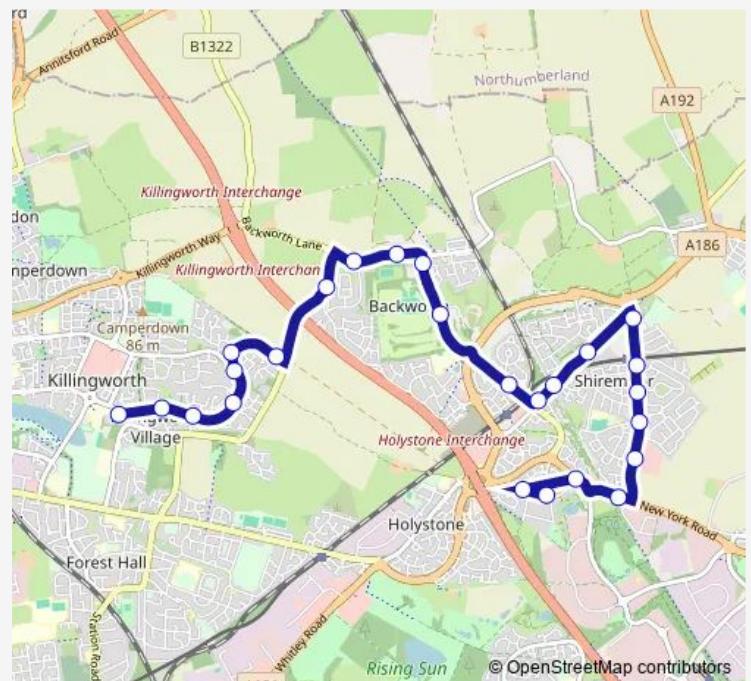

Earsdon Road-Park Lane

Earsdon Road-Middle School

Earsdon Road-Emerson Place

Station Road-Whitley Road

Station Road-Havelock Road

Station Road-Business Park

Station Road-Nursery

Backworth

Saturday —

Sunday —

Route info

Direction: Park Lane - Shiremoor Metro

Stops: 19

Trip Duration: 0 hour 23 min

652

Direction

East Bailey-Terminus — Benton Road - Turner Street

25 stops

[Open route schedule](#)

East Bailey-Terminus

East Bailey-Garth 32

East Bailey-Goodwood

East Bailey-Garth 27

East Bailey - Garth 25

Wednesday 15:18

Thursday 15:18

Friday 15:18

Saturday —

Sunday —

Route info

Direction: East Bailey-Terminus

Stops: 25