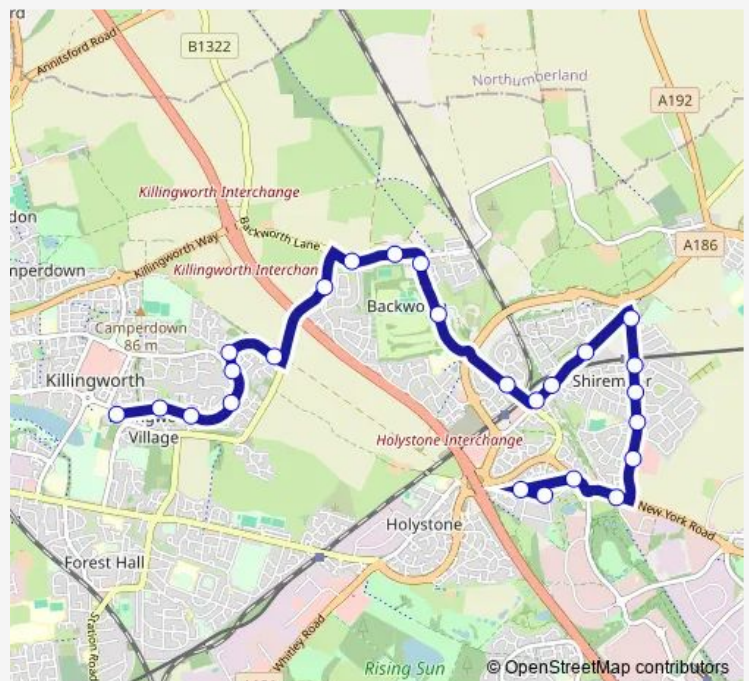

Earsdon Road-Park Lane

Earsdon Road-Middle School

Earsdon Road-Emerson Place

Station Road-Whitley Road

Station Road-Havelock Road

Station Road-Business Park

Station Road-Nursery

Backworth

Saturday —

Sunday —

Route info

Direction: Park Lane - Shiremoor Metro

Stops: 19

Trip Duration: 0 hour 23 min

652

Direction

East Bailey-Terminus — Benton Road - Turner Street

25 stops

[Open route schedule](#)

East Bailey-Terminus

East Bailey-Garth 32

East Bailey-Goodwood

East Bailey-Garth 27

East Bailey - Garth 25

Wednesday 15:18

Thursday 15:18

Friday 15:18

Saturday —

Sunday —

Route info

Direction: East Bailey-Terminus

Stops: 25