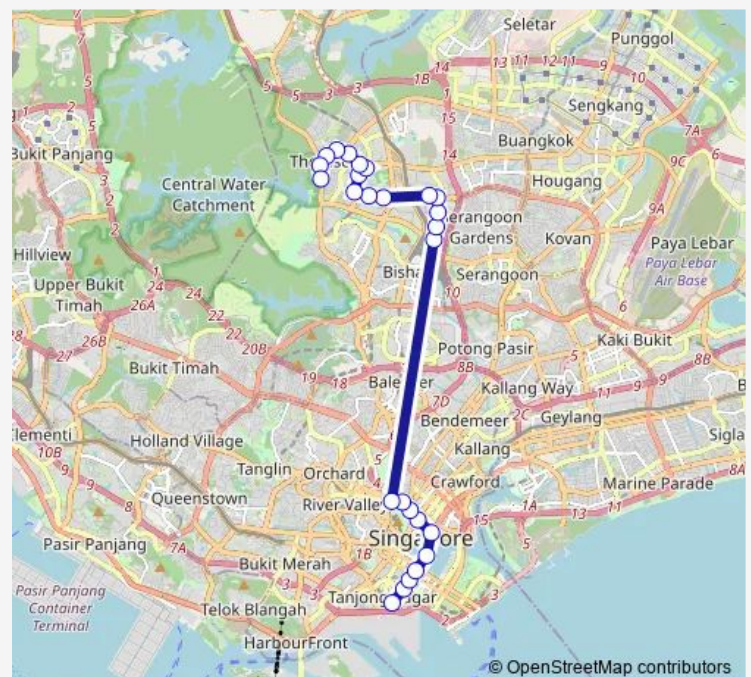

Thursday 18:10

Friday 18:10

Saturday —

Sunday —

Route info

Direction: Mapletree Anson

Stops: 26

Trip Duration: 1 hour 14 min

652

BusMaps

Opp Blk 604

Bef Thomson Hills Dr

Aft Thomson Hills Dr

Aft Yio Chu Kang Rd

Bef Sembawang Hills Fc

Direction