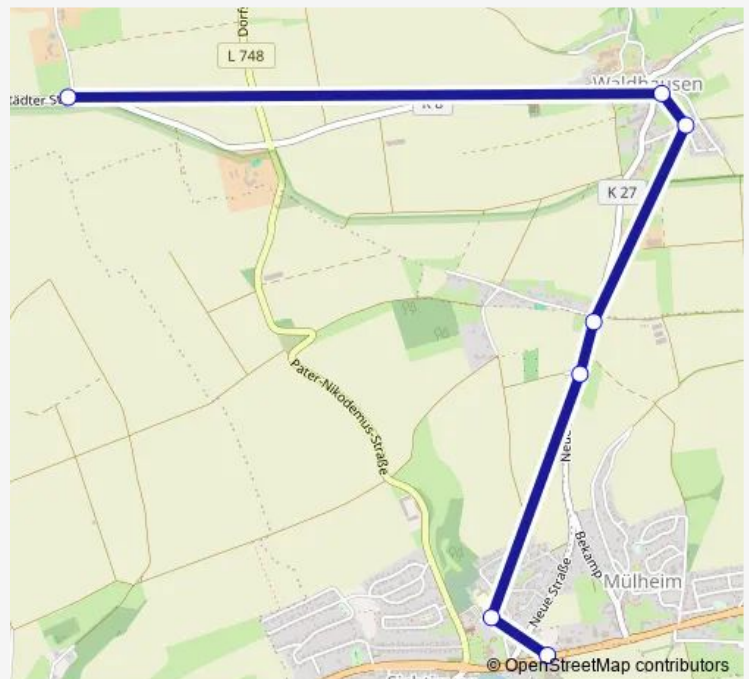

### Route schedule

Waldhausen, Höhre — Sichtigvor, St.-Georg-Straße

Monday 07:00

Tuesday 07:00

Wednesday 07:00

Thursday 07:00

Friday 07:00

Saturday —

### Route info

Direction: Waldhausen, Höhre

Stops: 5

Trip Duration: 0 hour 5 min